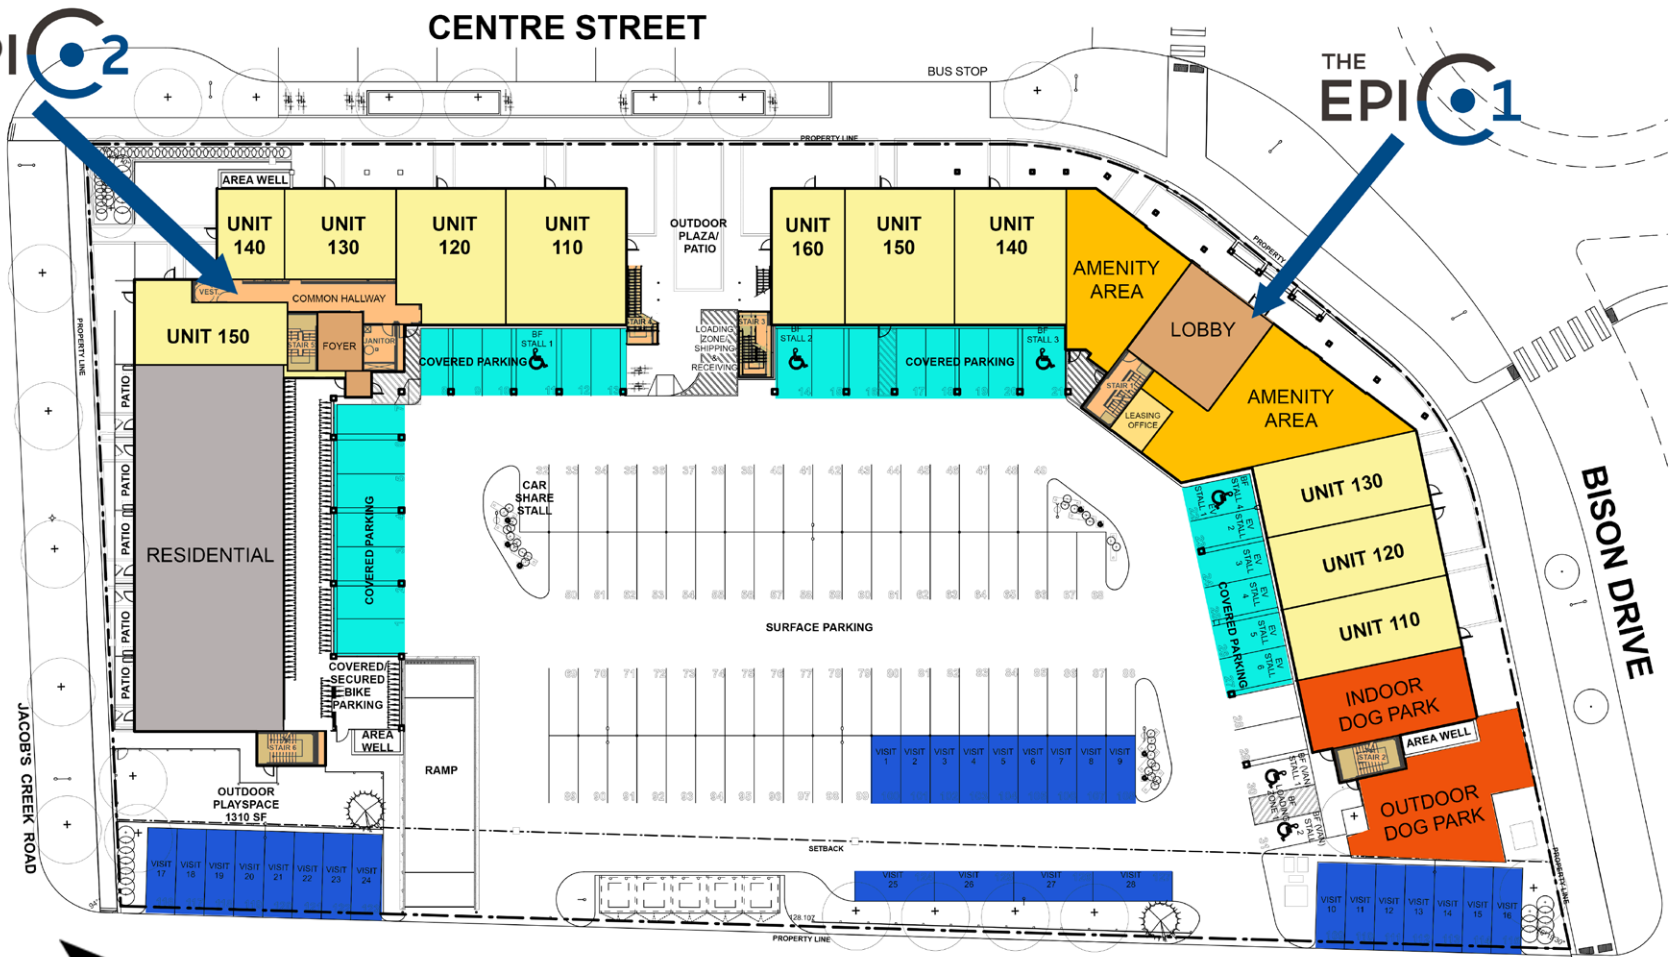

# The EpiCentre - 1500 & 1510 Bison Drive

Winnipeg, Manitoba

- Available Commercial Units
- Visitor Parking as highlighted
- Covered Parking
- Dog Park Amenity Area