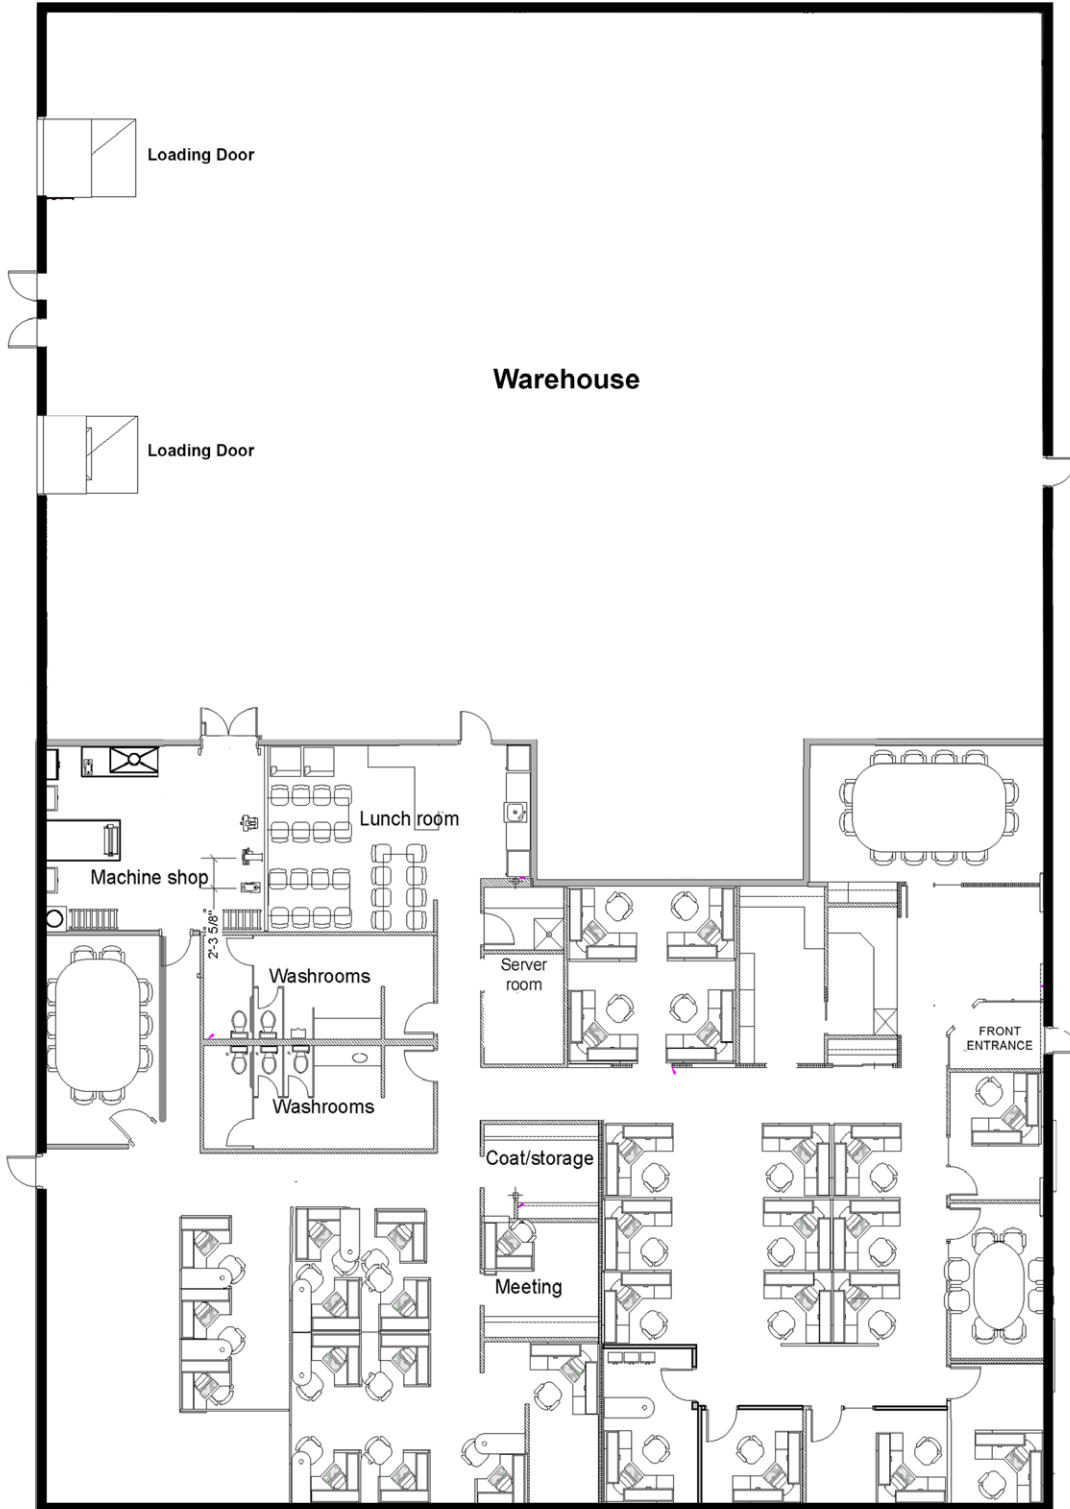

96 Nature Park Way

Winnipeg, Manitoba

Floor Plan

96 Nature Park Way

Winnipeg, Manitoba

Alternative Floor Plan