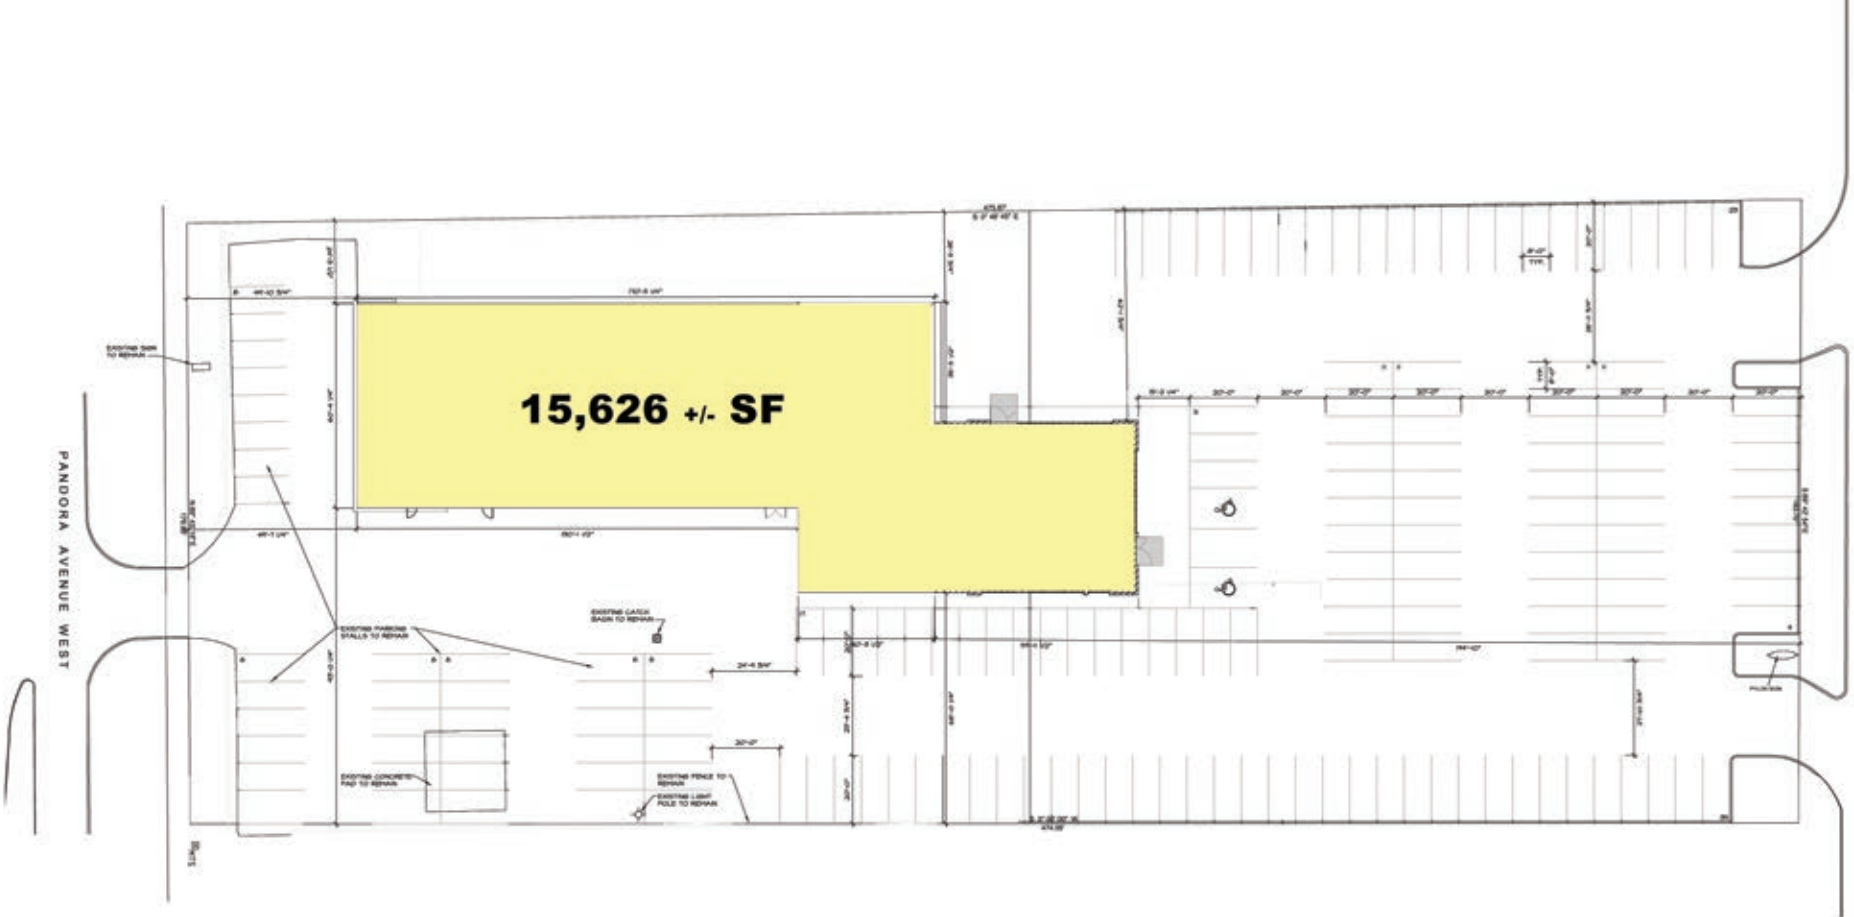

810 Regent Avenue West

Winnipeg, Manitoba

810 Regent Avenue West

Winnipeg, Manitoba

Mezzanine Plan