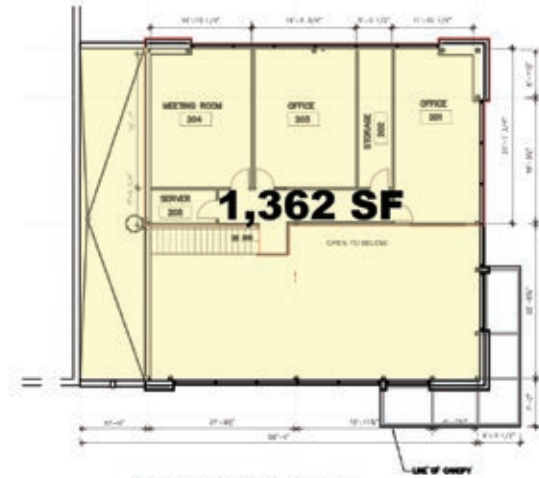

810 Regent Avenue West

Winnipeg, Manitoba

810 Regent Avenue West

Winnipeg, Manitoba

Mezzanine Plan