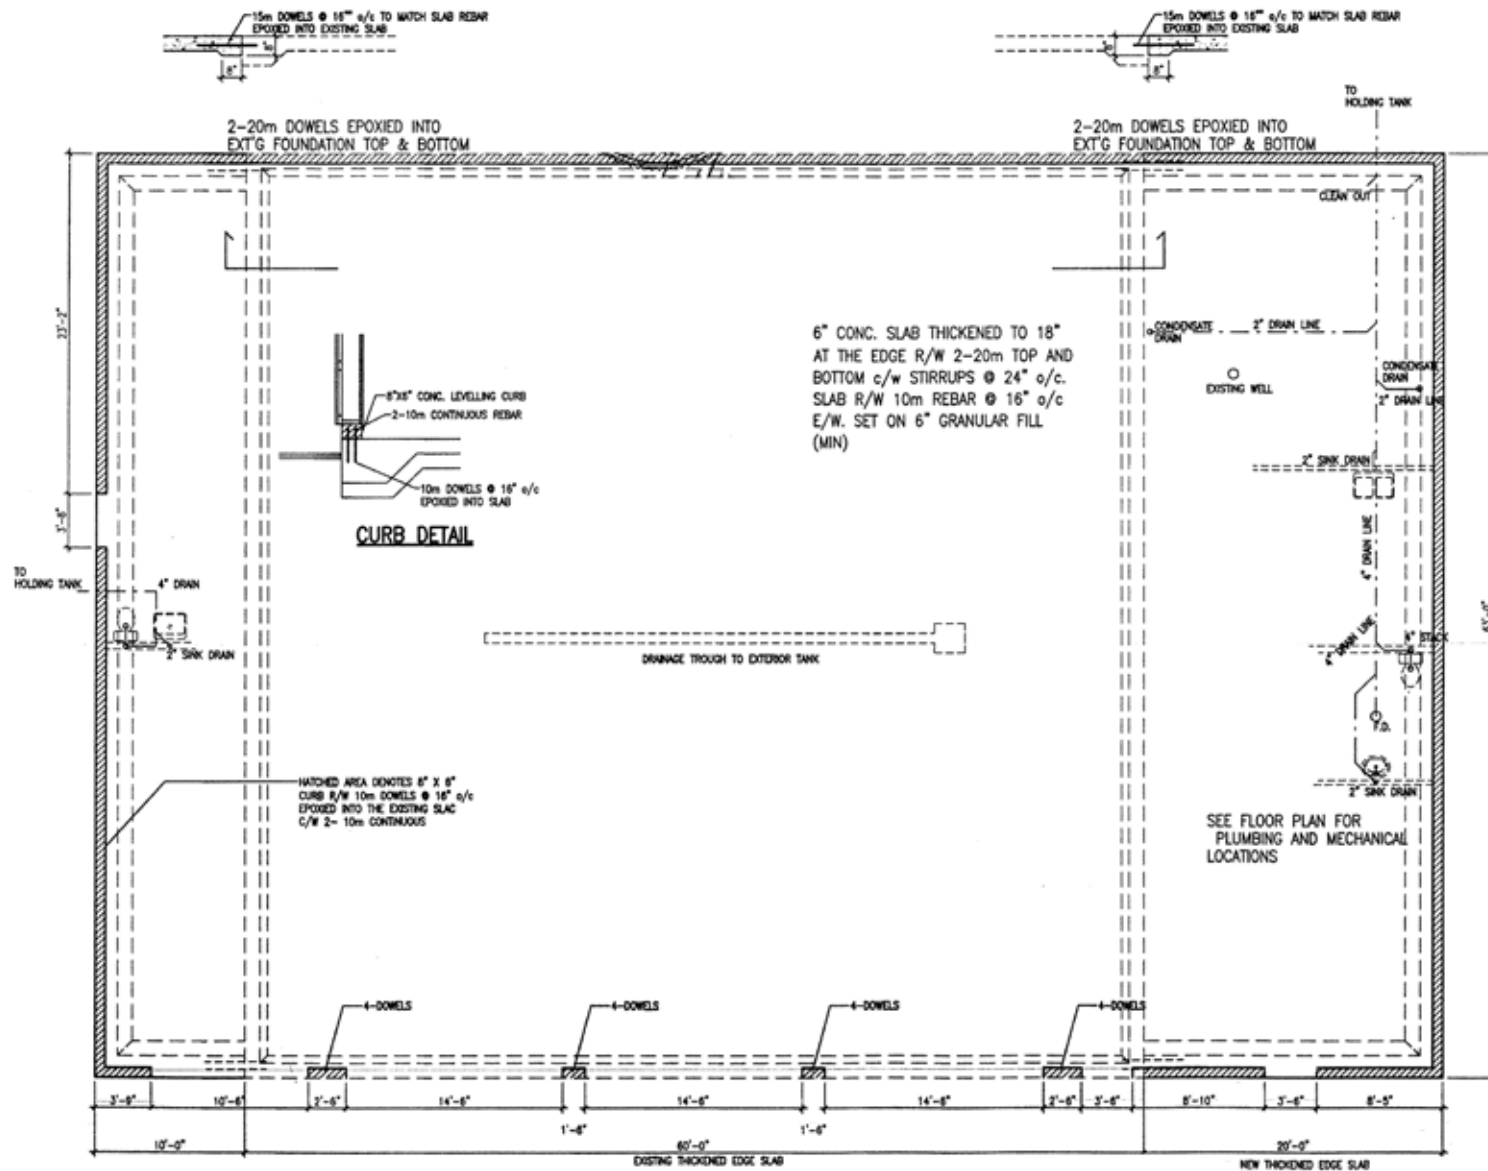

65082 Klimpke Road

RM of Rosser, Manitoba

65082 Klimpke Road

RM of Rosser, Manitoba