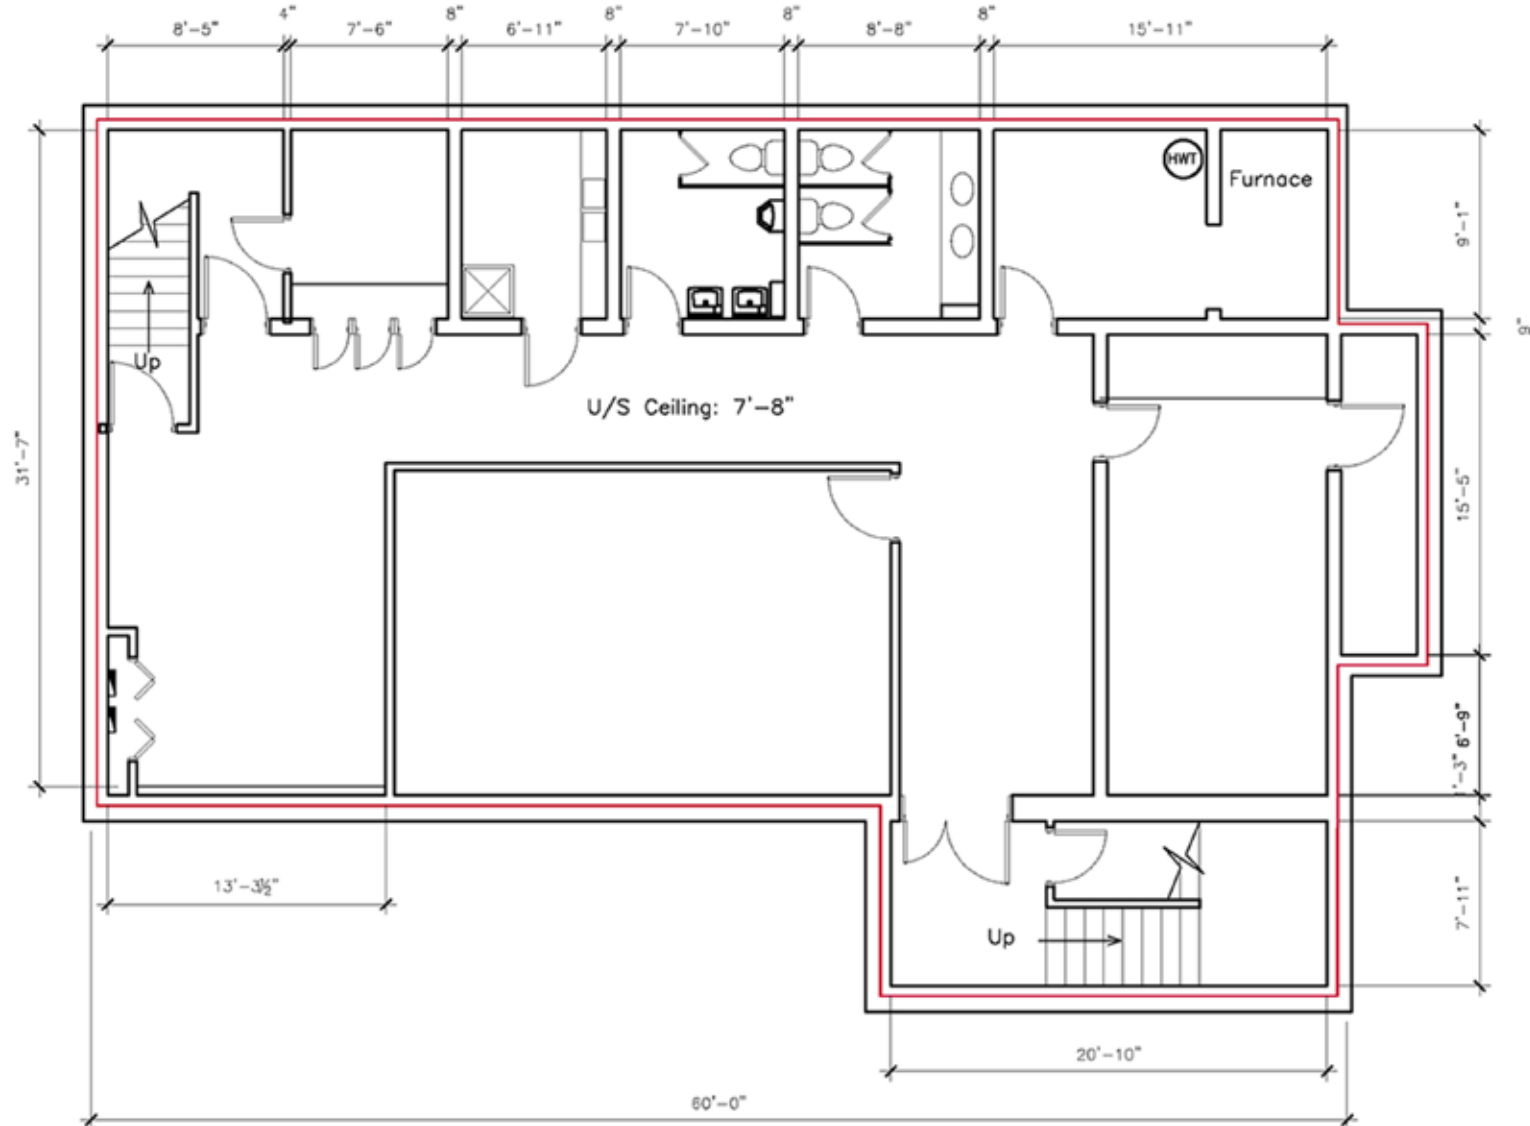

605 Notre Dame Avenue

Winnipeg, Manitoba

Main Level - Layout Plan

605 Notre Dame Avenue

Winnipeg, Manitoba

Lower Level - Layout Plan