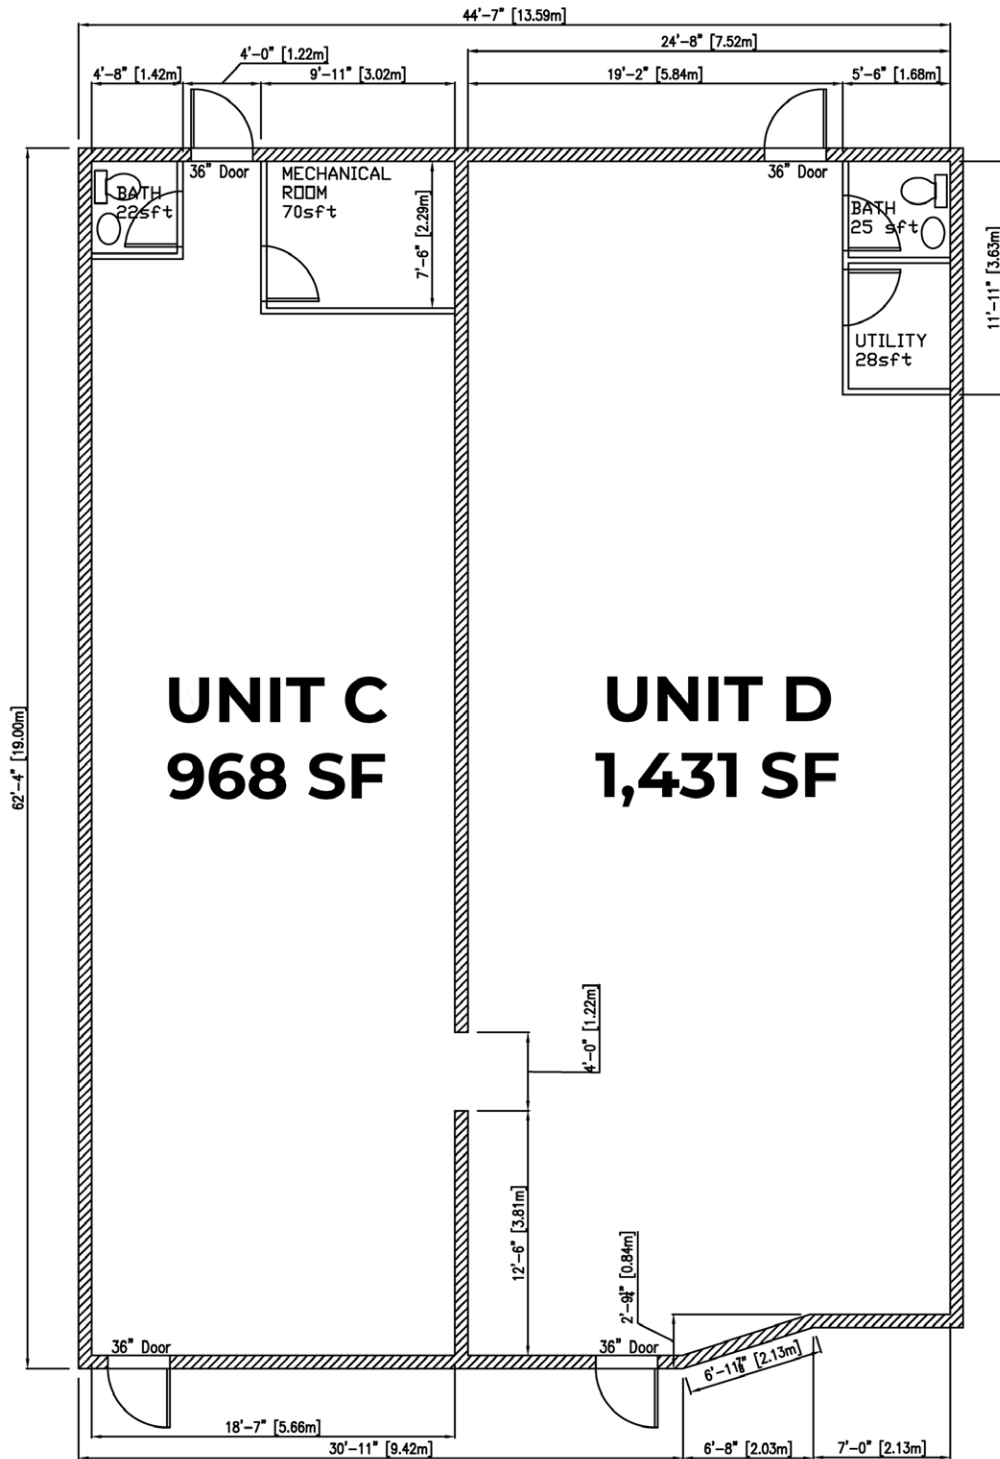

3111 Portage Avenue

Winnipeg, Manitoba

Floor Plan

UNIT C
968 SF

UNIT D
1,431 SF

MAIN FLOOR LAYOUT
SCALE: 1/8"=1'-0"

3111 Portage Avenue

Winnipeg, Manitoba

Floor Plan