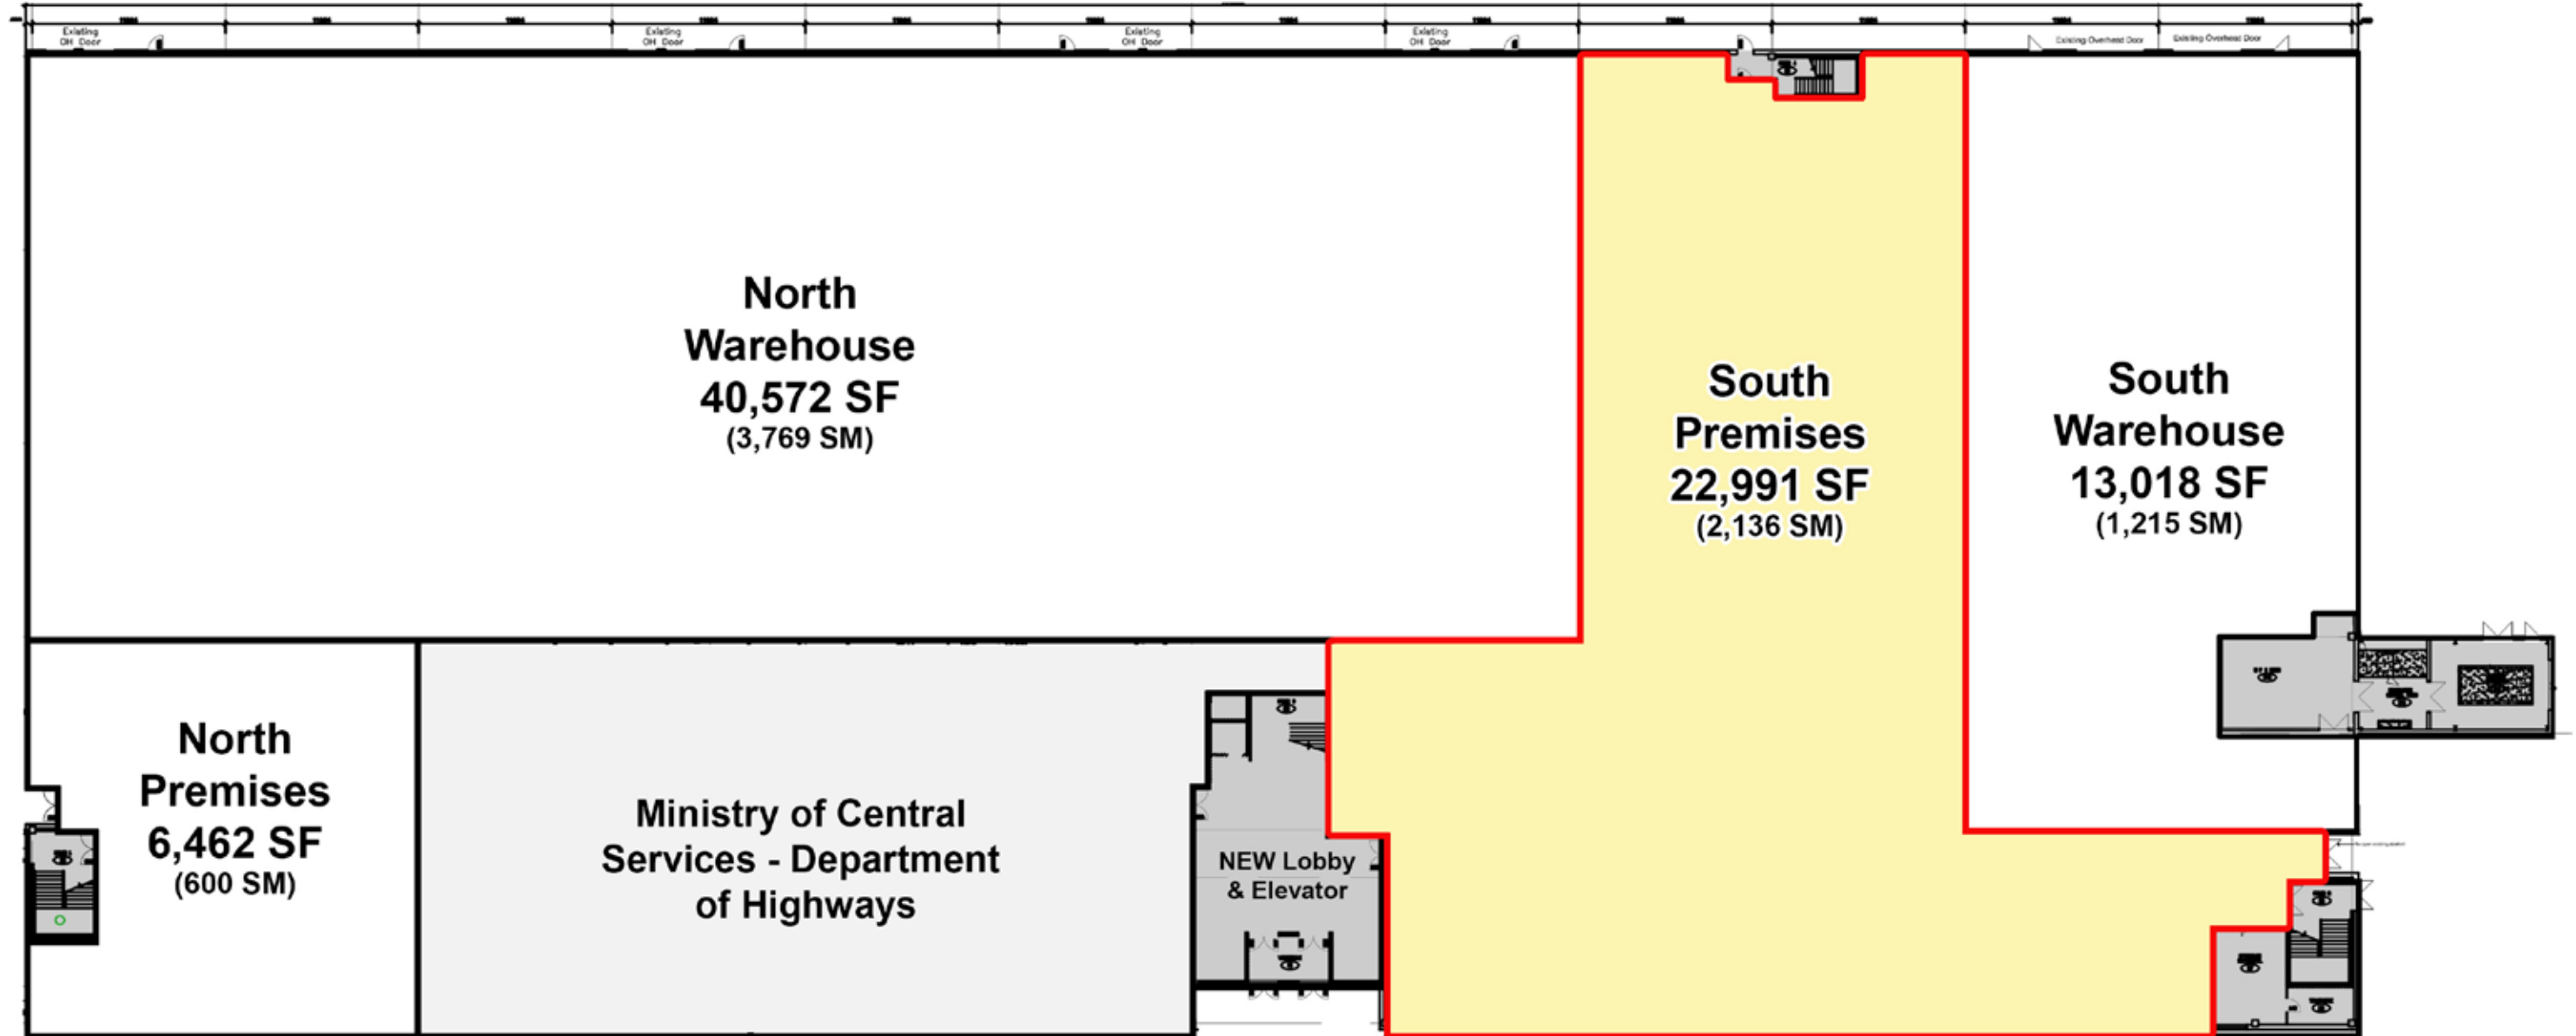

221 Winnipeg Street North

Regina, Saskatchewan

Main Floor Plan - South Premises

221 Winnipeg Street North

Regina, Saskatchewan

Main Floor Plan - North Premises

221 Winnipeg Street North

Regina, Saskatchewan

South Warehouse

221 Winnipeg Street North

Regina, Saskatchewan

North Warehouse