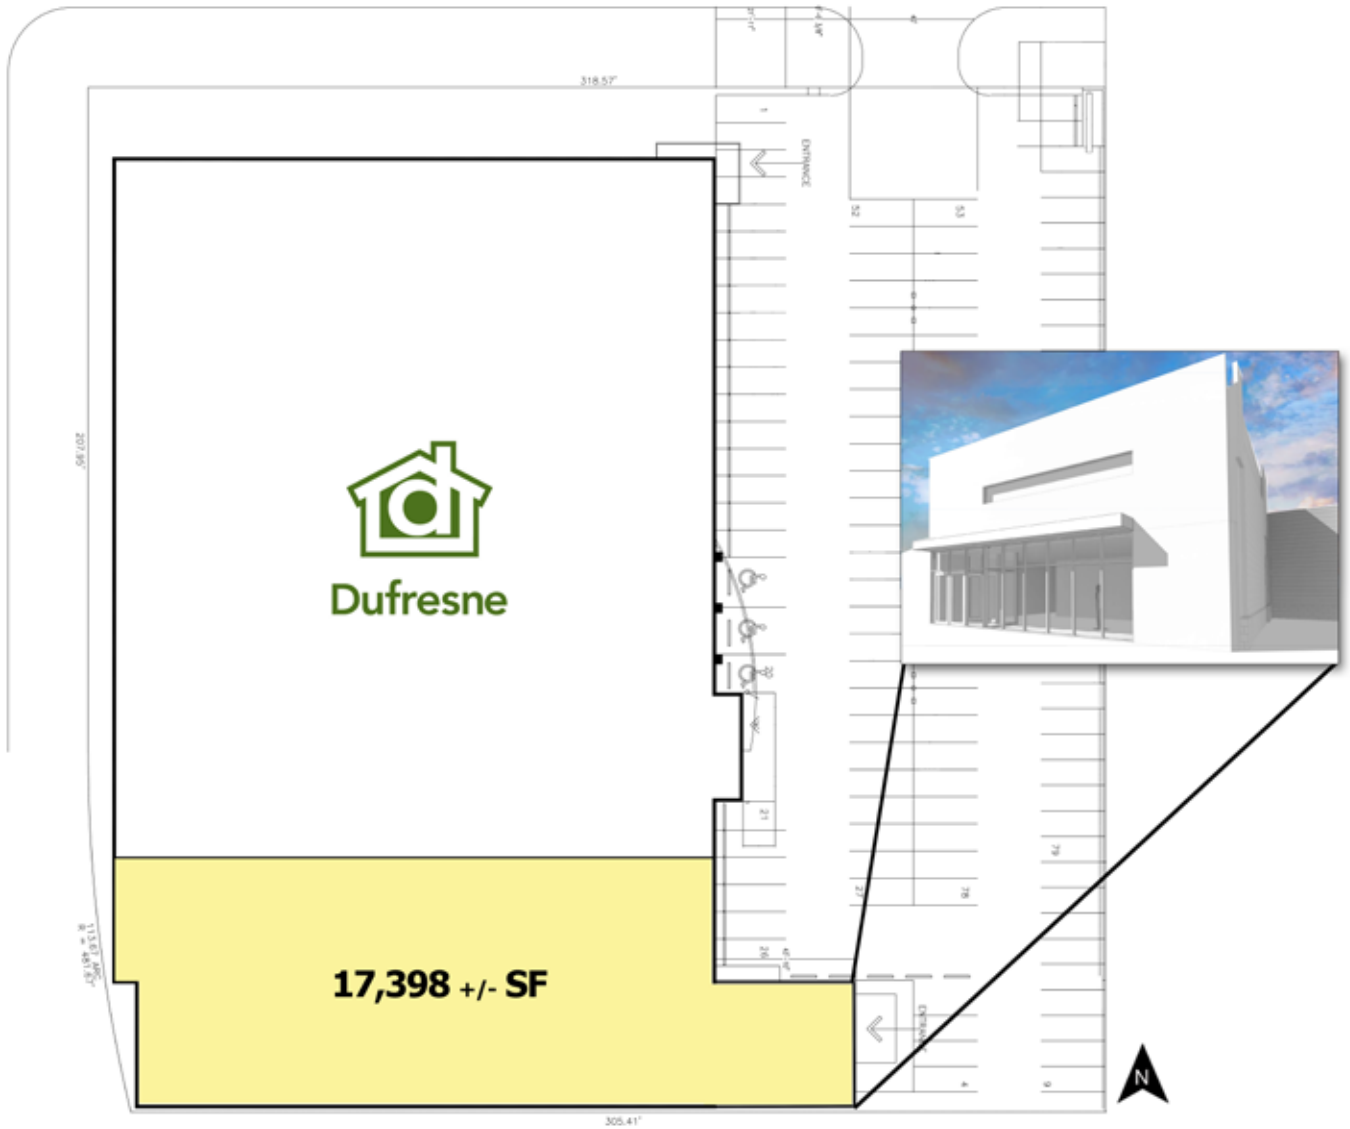

1750 Ellice Avenue

Winnipeg, Manitoba

ELLICE AVENUE

KING EDWARD STREET

17,398 +/- SF

1750 Ellice Avenue

Winnipeg, Manitoba