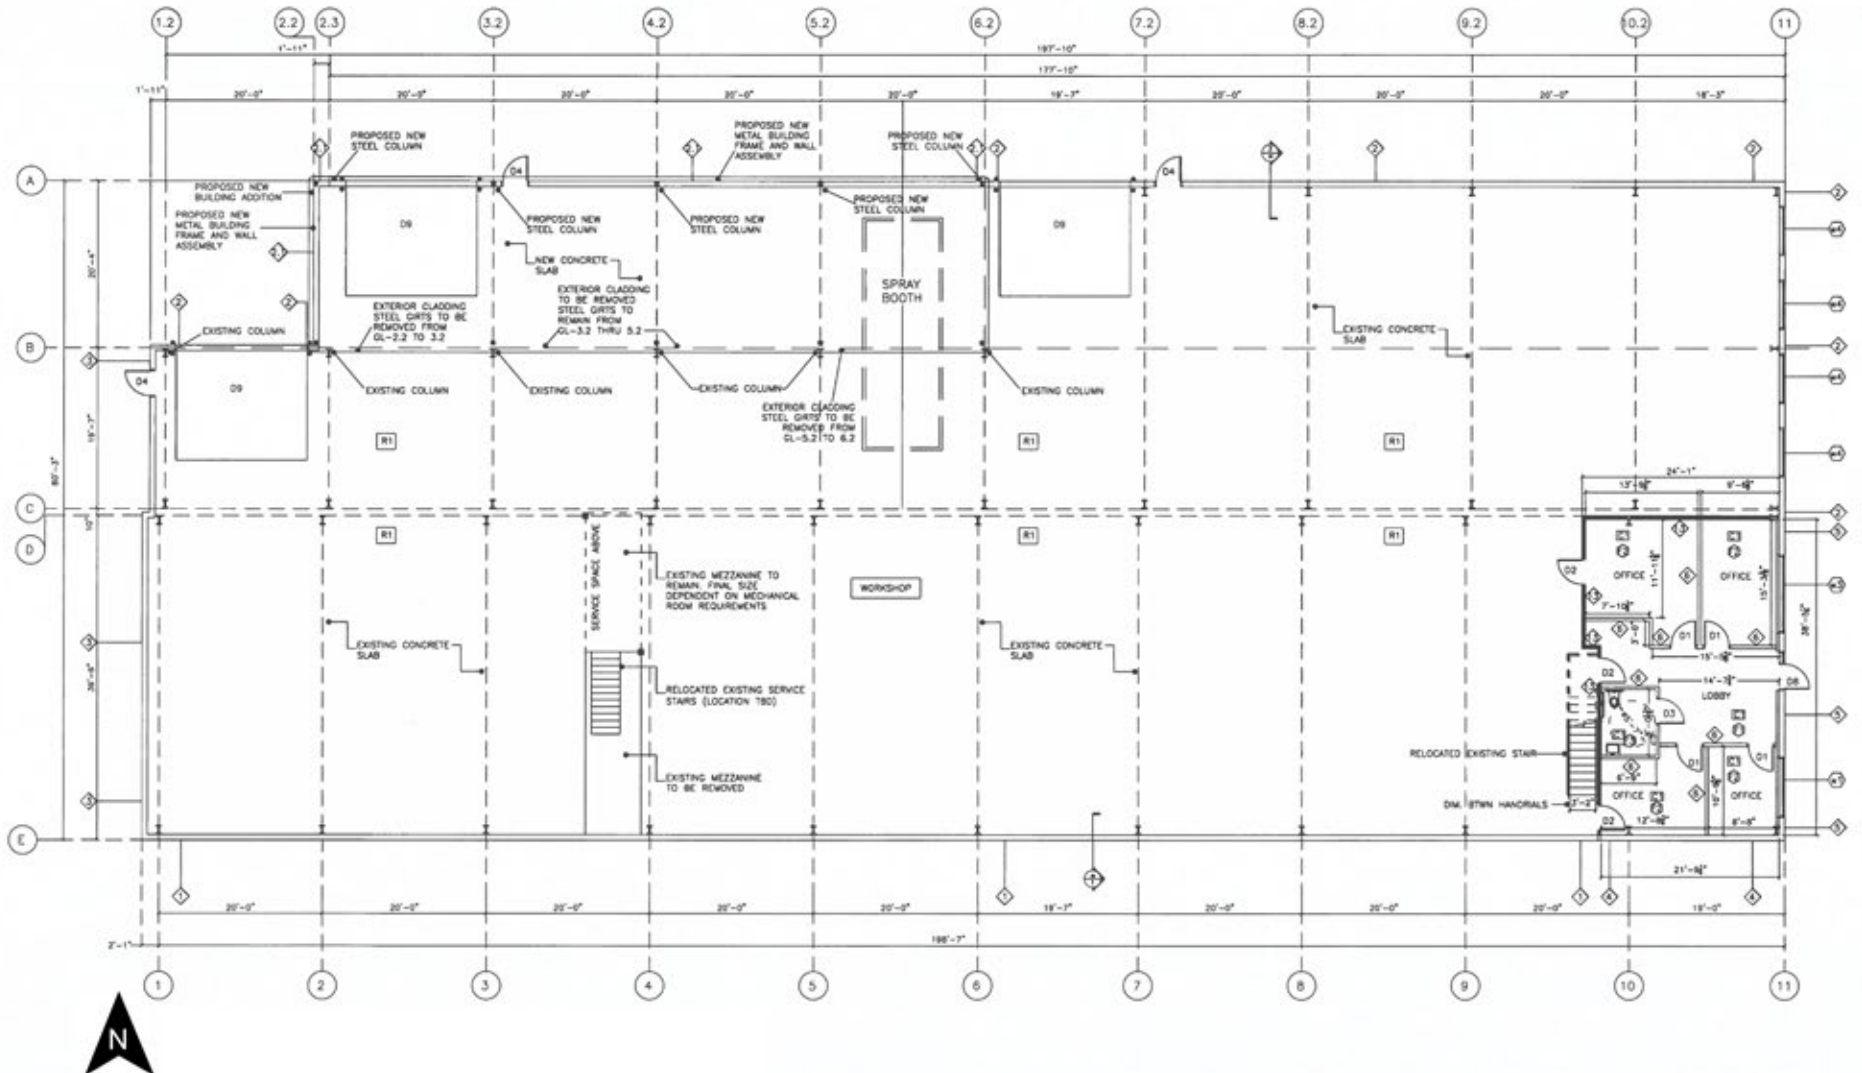

1320 Loudoun Road

Winnipeg, Manitoba

Floor Plans

Main Floor

1320 Loudoun Road

Winnipeg, Manitoba

Floor Plans Mezzanine