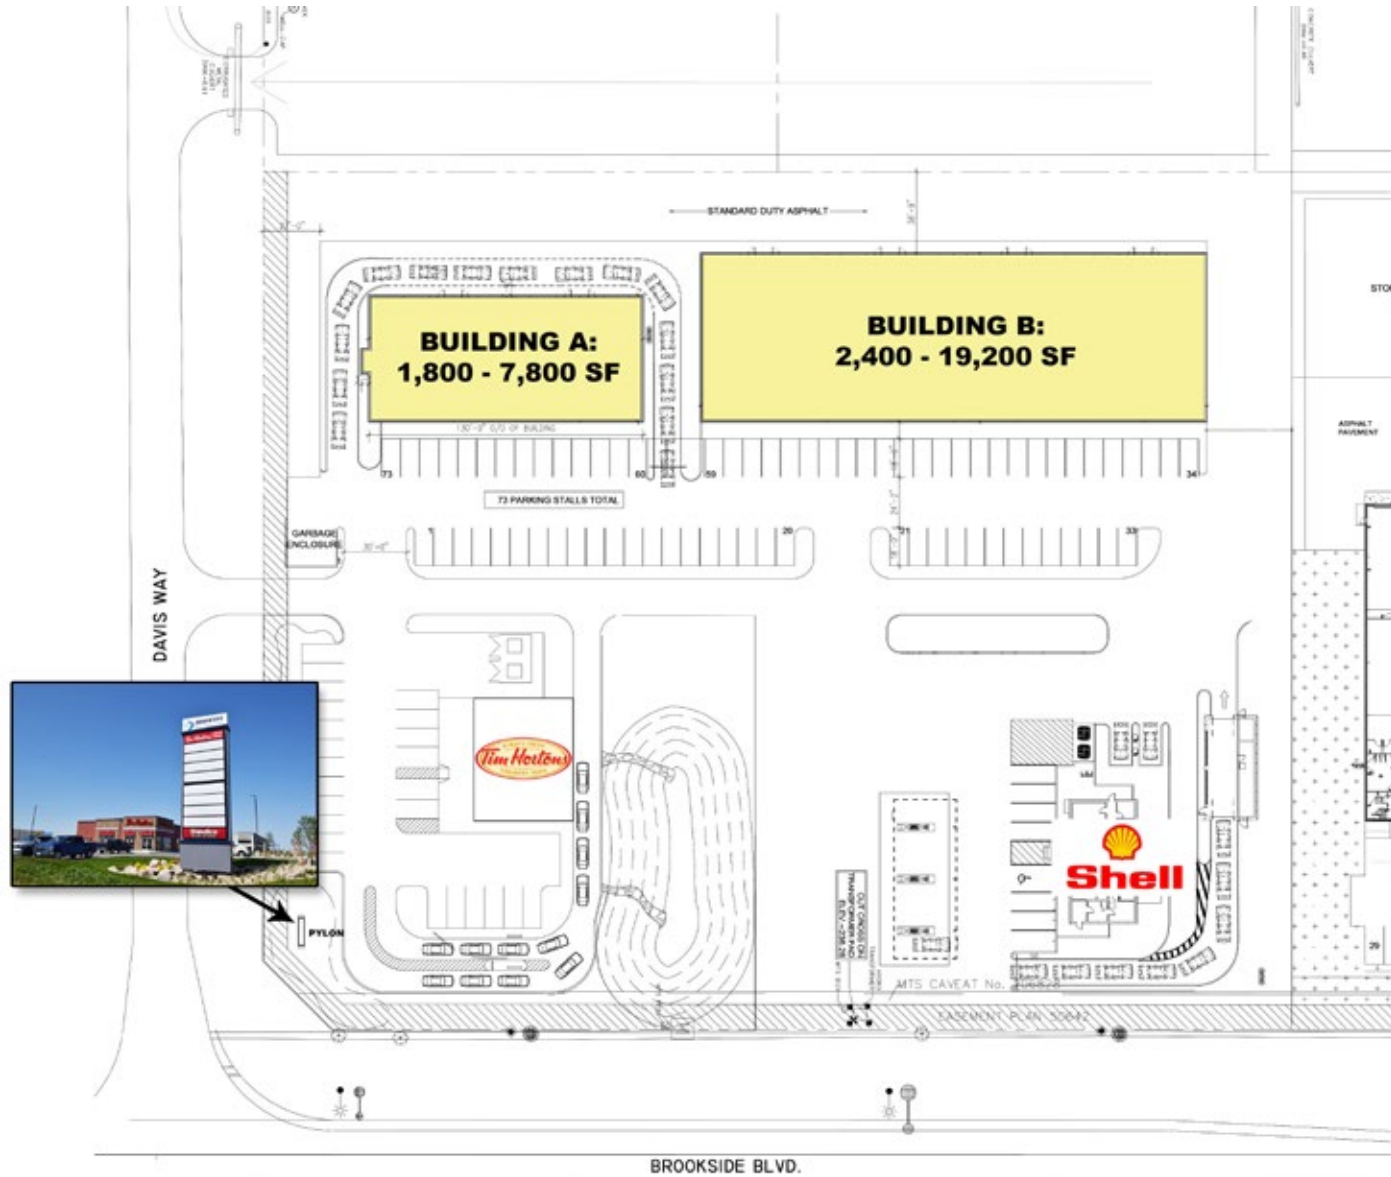

11 Davis Way

RM of Rosser, Manitoba

Site Plan

11 Davis Way

RM of Rosser, Manitoba

Building A - Floor Plan

11 Davis Way

RM of Rosser, Manitoba

Building B - Floor Plan