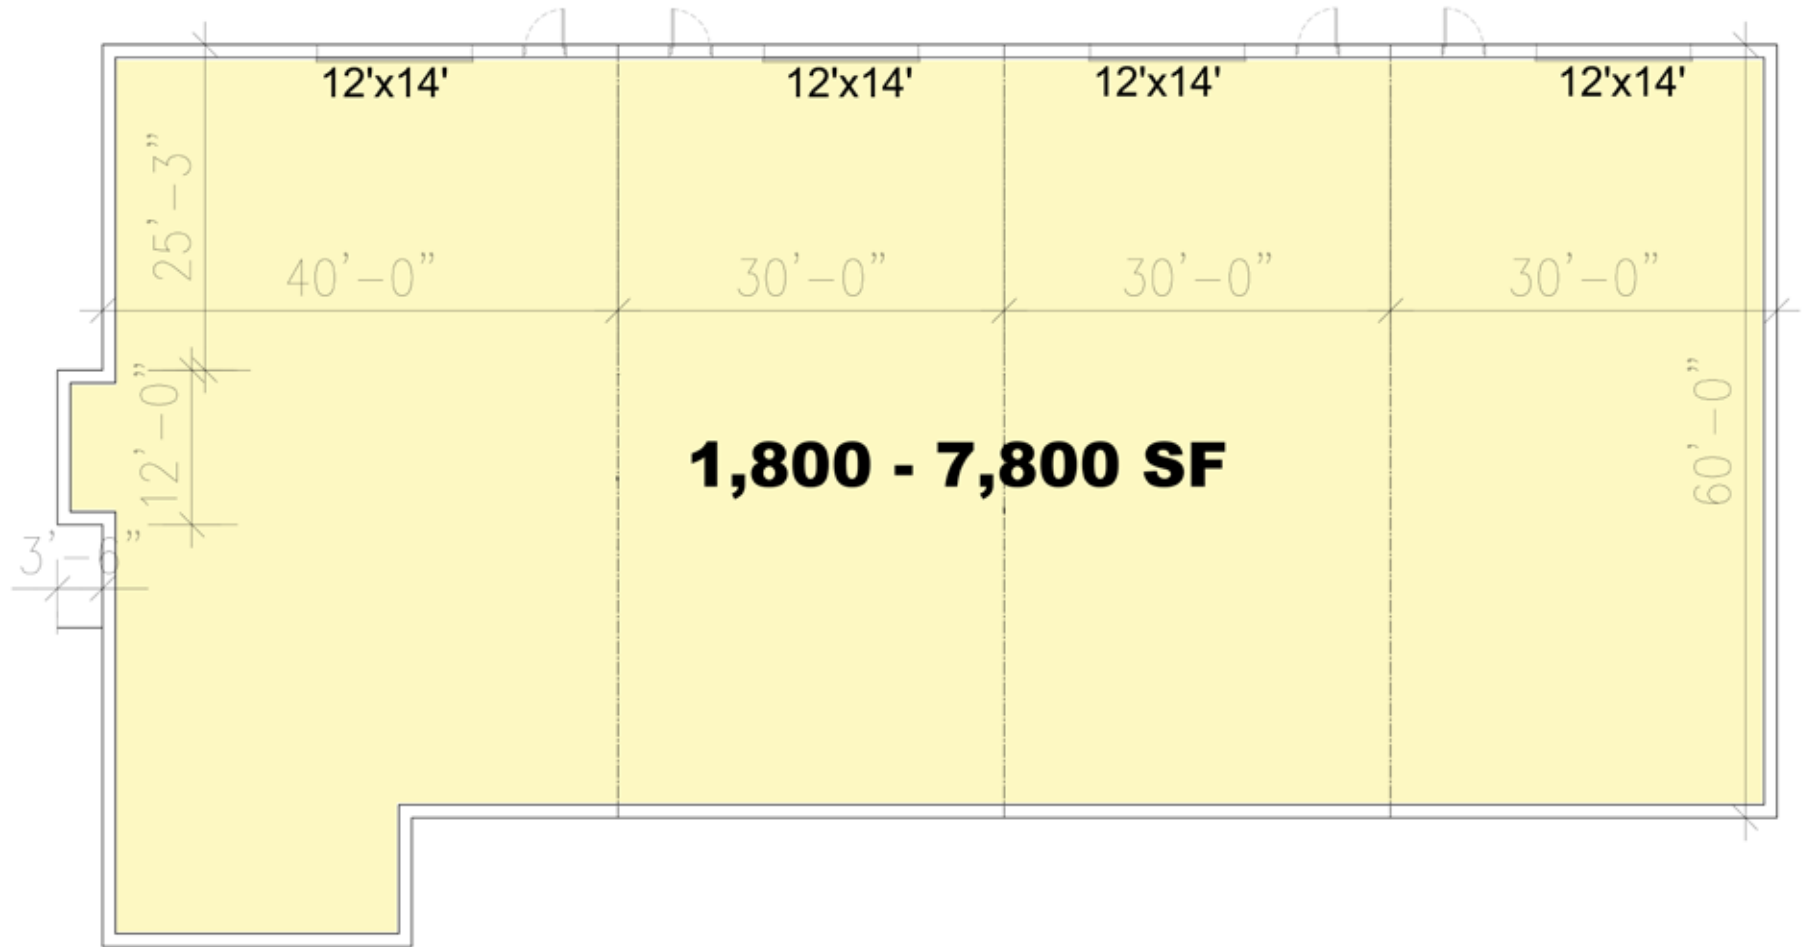

11 Davis Way

RM of Rosser, Manitoba

Site Plan

11 Davis Way

RM of Rosser, Manitoba

Building A - Floor Plan

11 Davis Way

RM of Rosser, Manitoba

Building B - Floor Plan