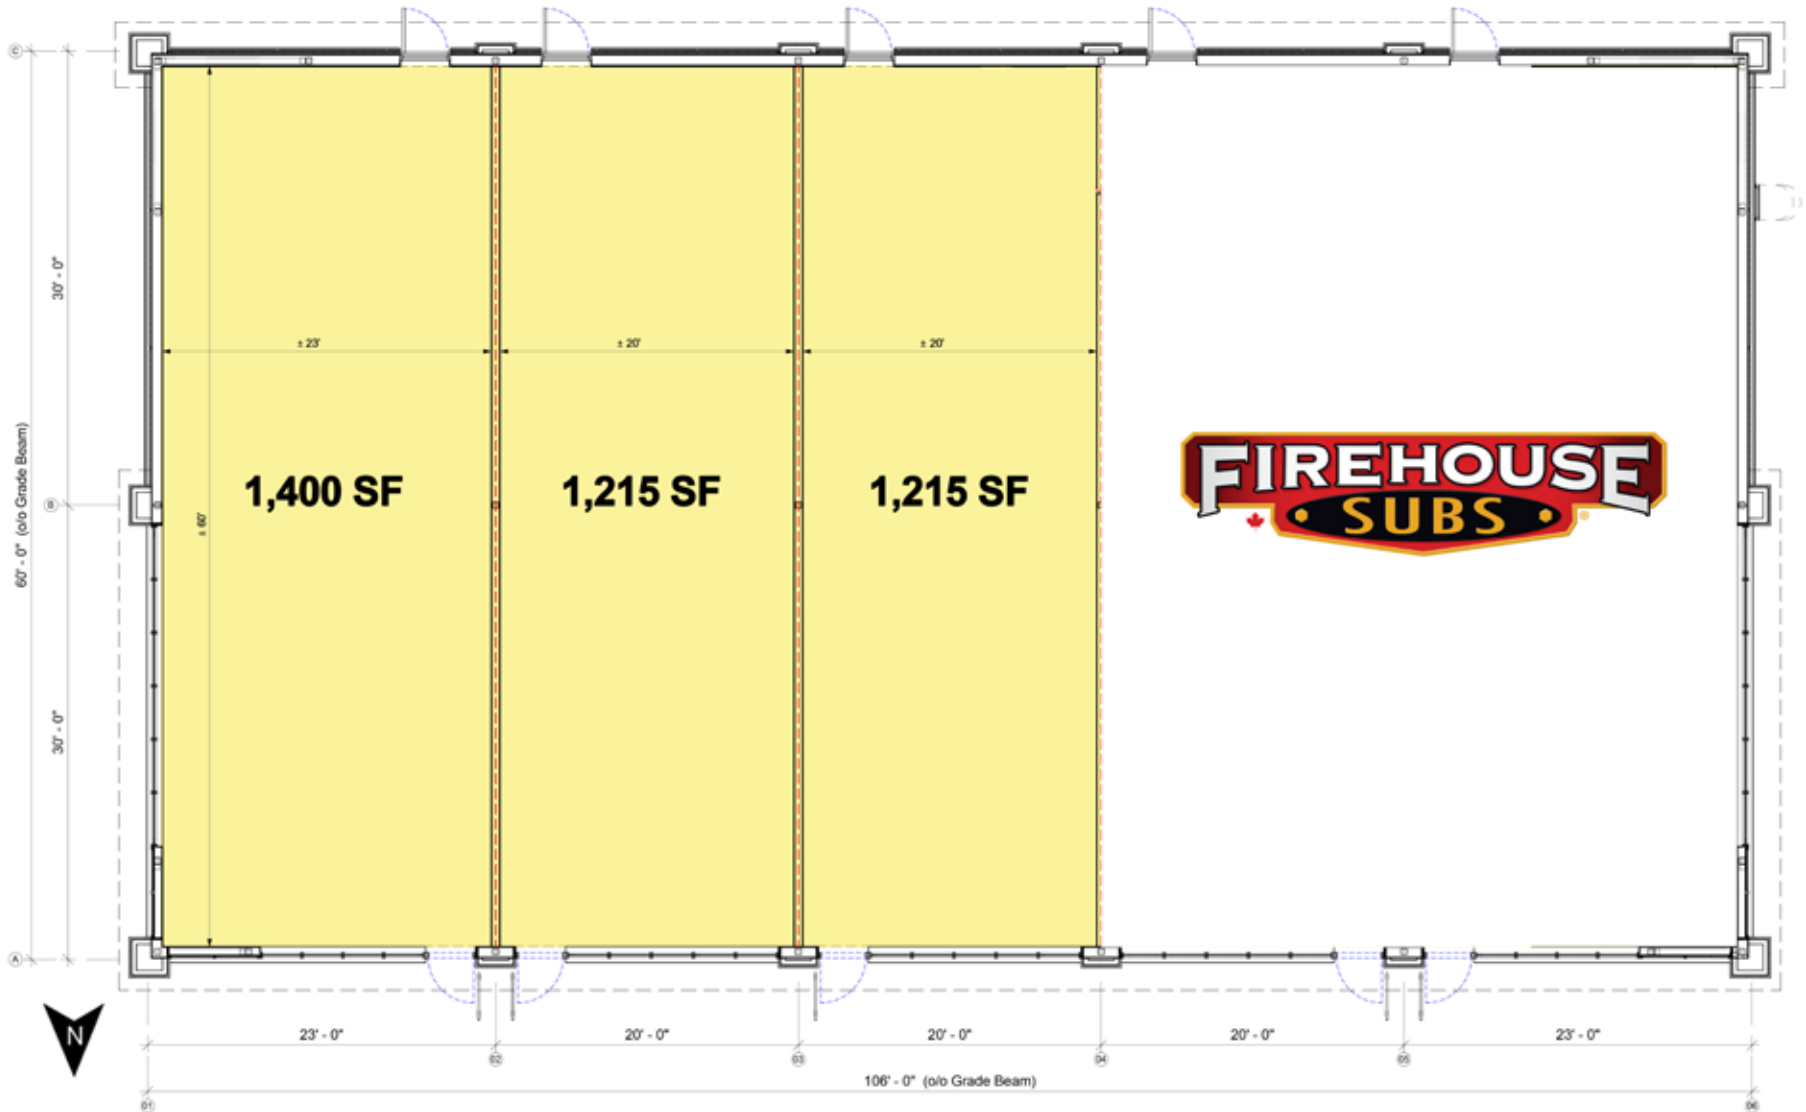

1090 Taylor Avenue

Winnipeg, Manitoba

Site Plan

1090 Taylor Avenue

Winnipeg, Manitoba

Floor Plan

1090 Taylor Avenue

Winnipeg, Manitoba