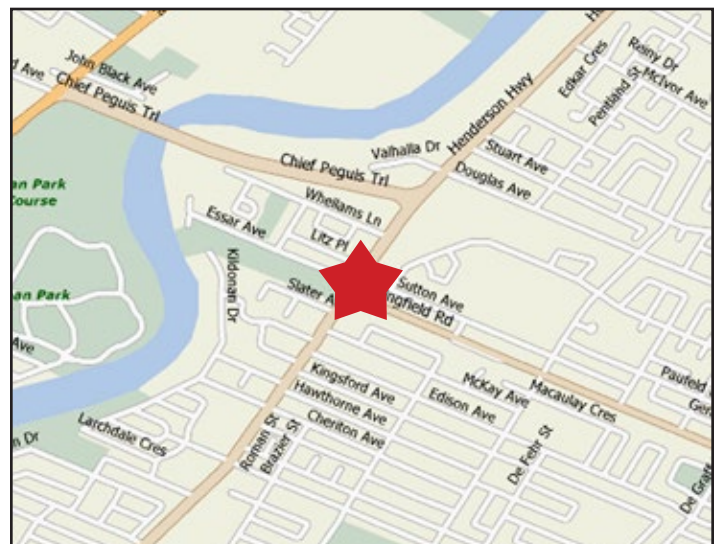

FOR LEASE

Boardwalk Shopping Centre

1411-1423 Henderson Highway, Winnipeg, Manitoba

STRONG
RETAIL AREA

GREAT
ACCESS

AMPLE
PARKING

DENSE
RESIDENTIAL

FOR LEASE

Boardwalk Shopping Centre, 1411-1423 Henderson Highway

39,300 vehicles per day

City of Winnipeg Public Works Department 2018

HENDERSON HIGHWAY

204.474.2000

Shindico

FOR LEASE

Boardwalk Shopping Centre, 1411-1423 Henderson Highway

RETAIL SHOPPING CENTRE IN BUSY NEIGHBOURHOOD

- Situated along Henderson Highway's prime commercial strip, directly south of the Chief Peguis Trail.
- Surrounded by densely populated residential communities of North and East Kildonan.
- Close proximity to Kildonan Village, the Rossmere Golf & Country Club, Safeway, Boston Pizza, Sobeys, McDonalds, Popeye's Louisiana Kitchen, A&W and Goodyear Tire.
- Excellent access from Henderson Highway and Donwood Drive.

PROPERTY SUMMARY

Available	1,654 SF
Property Taxes (est.)	\$4.39/SF
CAM* (est.)	\$4.65/SF
Zoning	C4
Parking	75 stalls

*plus management fee

FOR LEASE

Boardwalk Shopping Centre, 1411-1423 Henderson Highway

FOR MORE INFORMATION, PLEASE CONTACT: