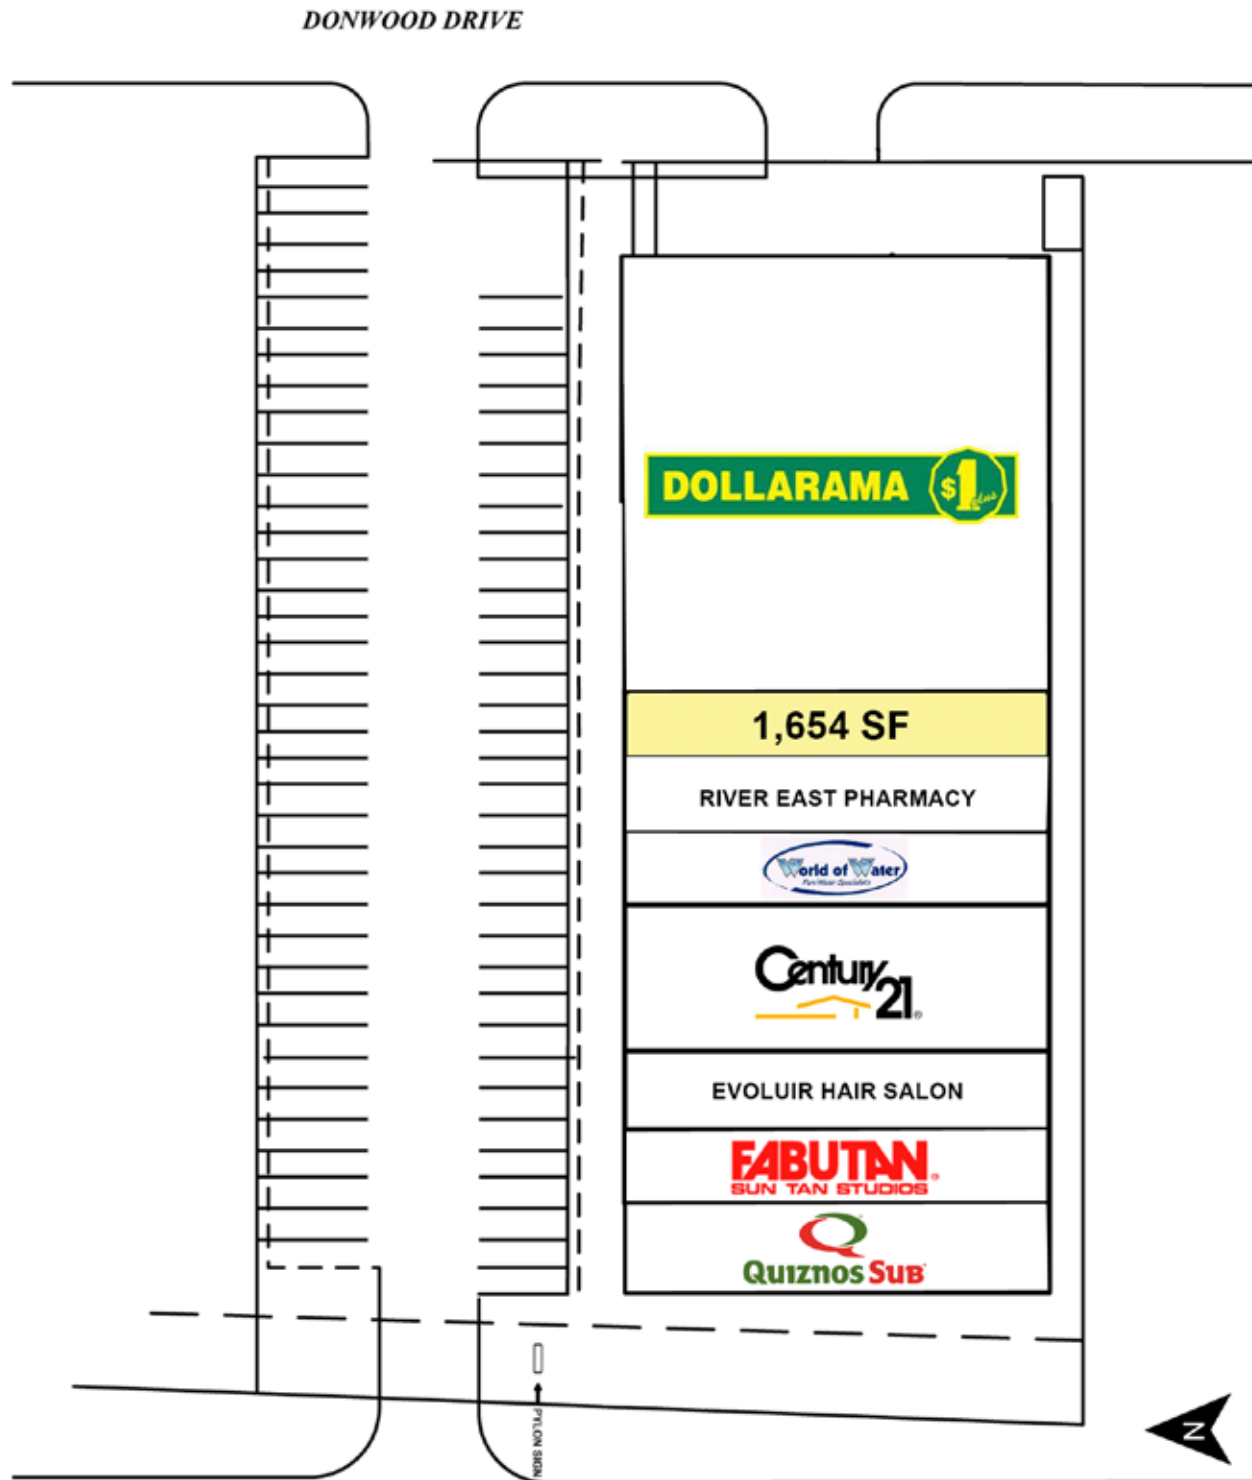

FOR LEASE

Boardwalk Shopping Centre

1411-1423 Henderson Highway, Winnipeg, Manitoba

STRONG
RETAIL AREA

GREAT
ACCESS

AMPLE
PARKING

DENSE
RESIDENTIAL

FOR LEASE

Boardwalk Shopping Centre, 1411-1423 Henderson Highway

39,300 vehicles per day

City of Winnipeg Public Works Department 2018

HENDERSON HIGHWAY

204.474.2000

Shindico

FOR LEASE

Boardwalk Shopping Centre, 1411-1423 Henderson Highway

PROPERTY SUMMARY

Available	1,654 SF
Property Taxes (est.)	\$4.39/SF
CAM* (est.)	\$4.65/SF
Zoning	C4
Parking	75 stalls

*plus management fee

FOR LEASE

Boardwalk Shopping Centre, 1411-1423 Henderson Highway

FOR MORE INFORMATION, PLEASE CONTACT: