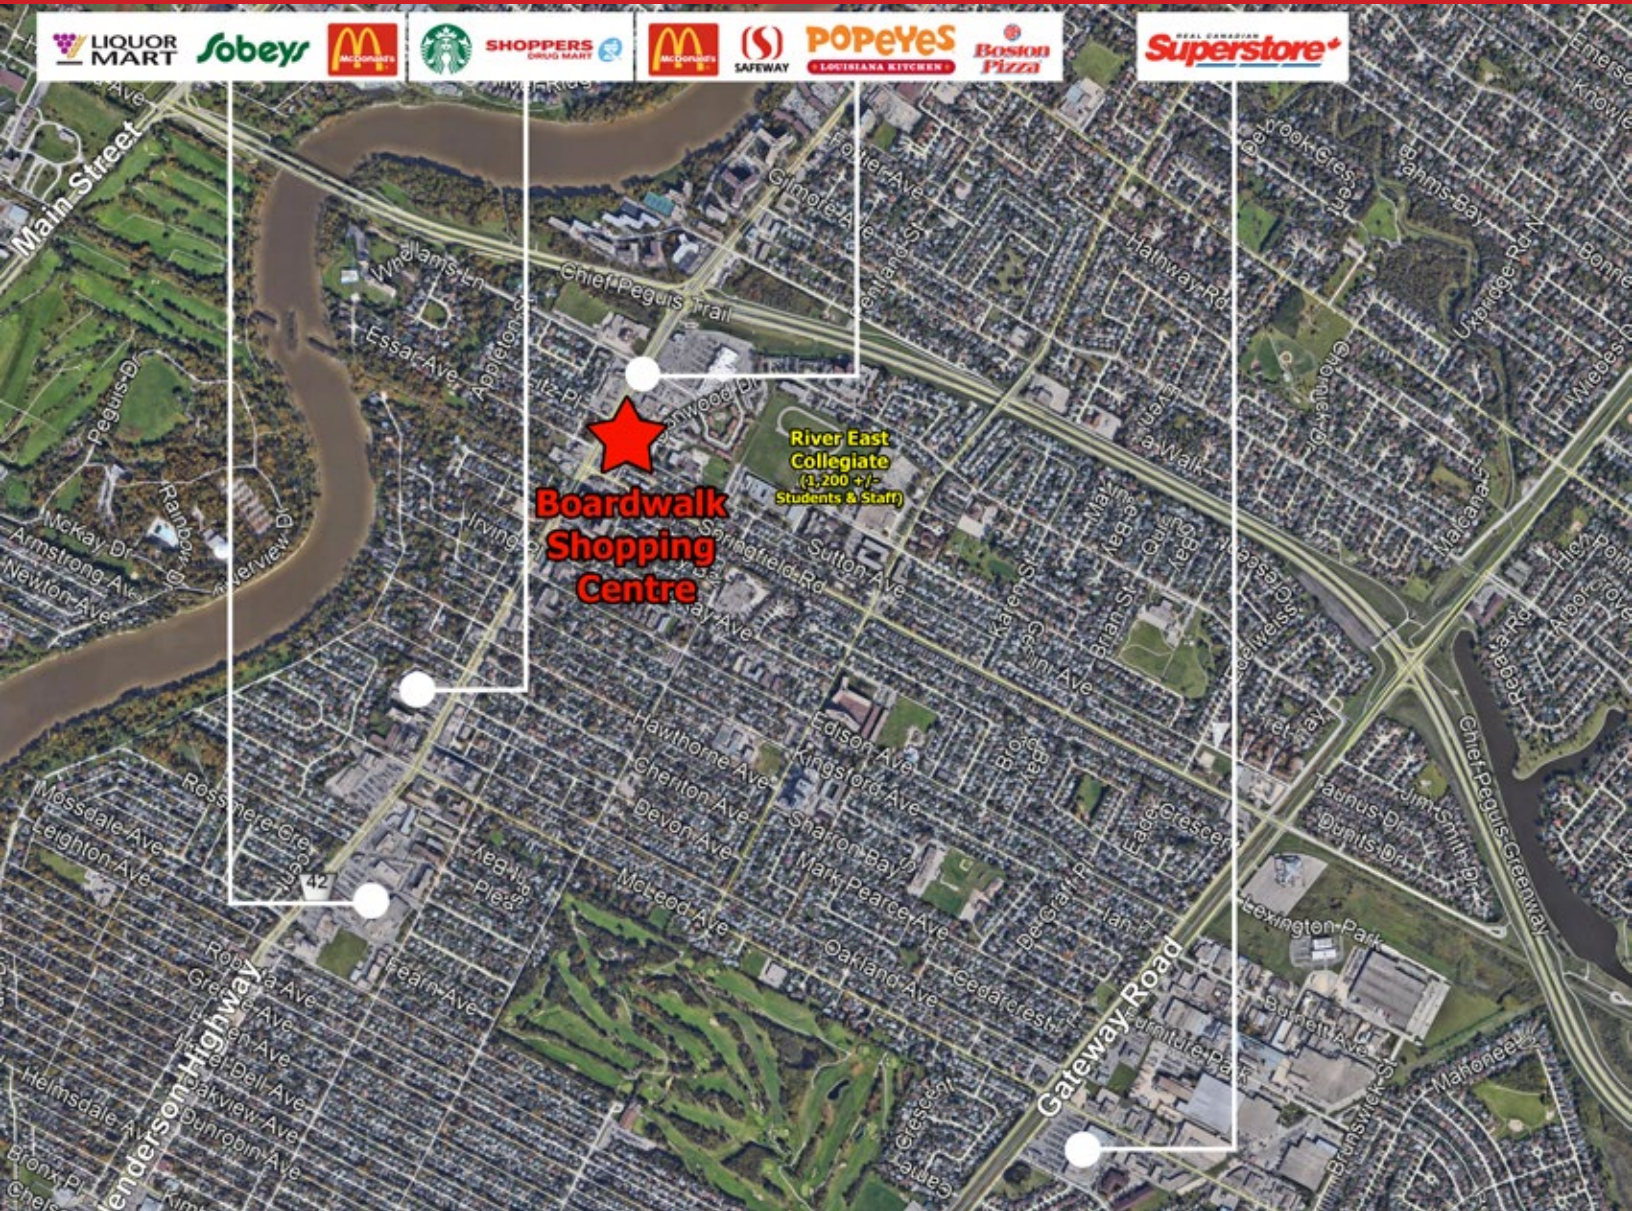

RETAIL SHOPPING CENTRE IN BUSY NEIGHBOURHOOD

- Situated along Henderson Highway's prime commercial strip, directly south of the Chief Peguis Trail.
- Surrounded by densely populated residential communities of North and East Kildonan.
- Close proximity to Kildonan Village, the Rossmere Golf & Country Club, Safeway, Boston Pizza, Sobeys, McDonalds, Popeye's Louisiana Kitchen, A&W and Goodyear Tire.
- Excellent access from Henderson Highway and Donwood Drive.

PROPERTY SUMMARY

Available	1,654 SF
Property Taxes (est.)	\$4.39/SF
CAM* (est.)	\$4.65/SF
Zoning	C4
Parking	75 stalls

*plus management fee

FOR LEASE

Boardwalk Shopping Centre, 1411-1423 Henderson Highway

FOR MORE INFORMATION, PLEASE CONTACT: