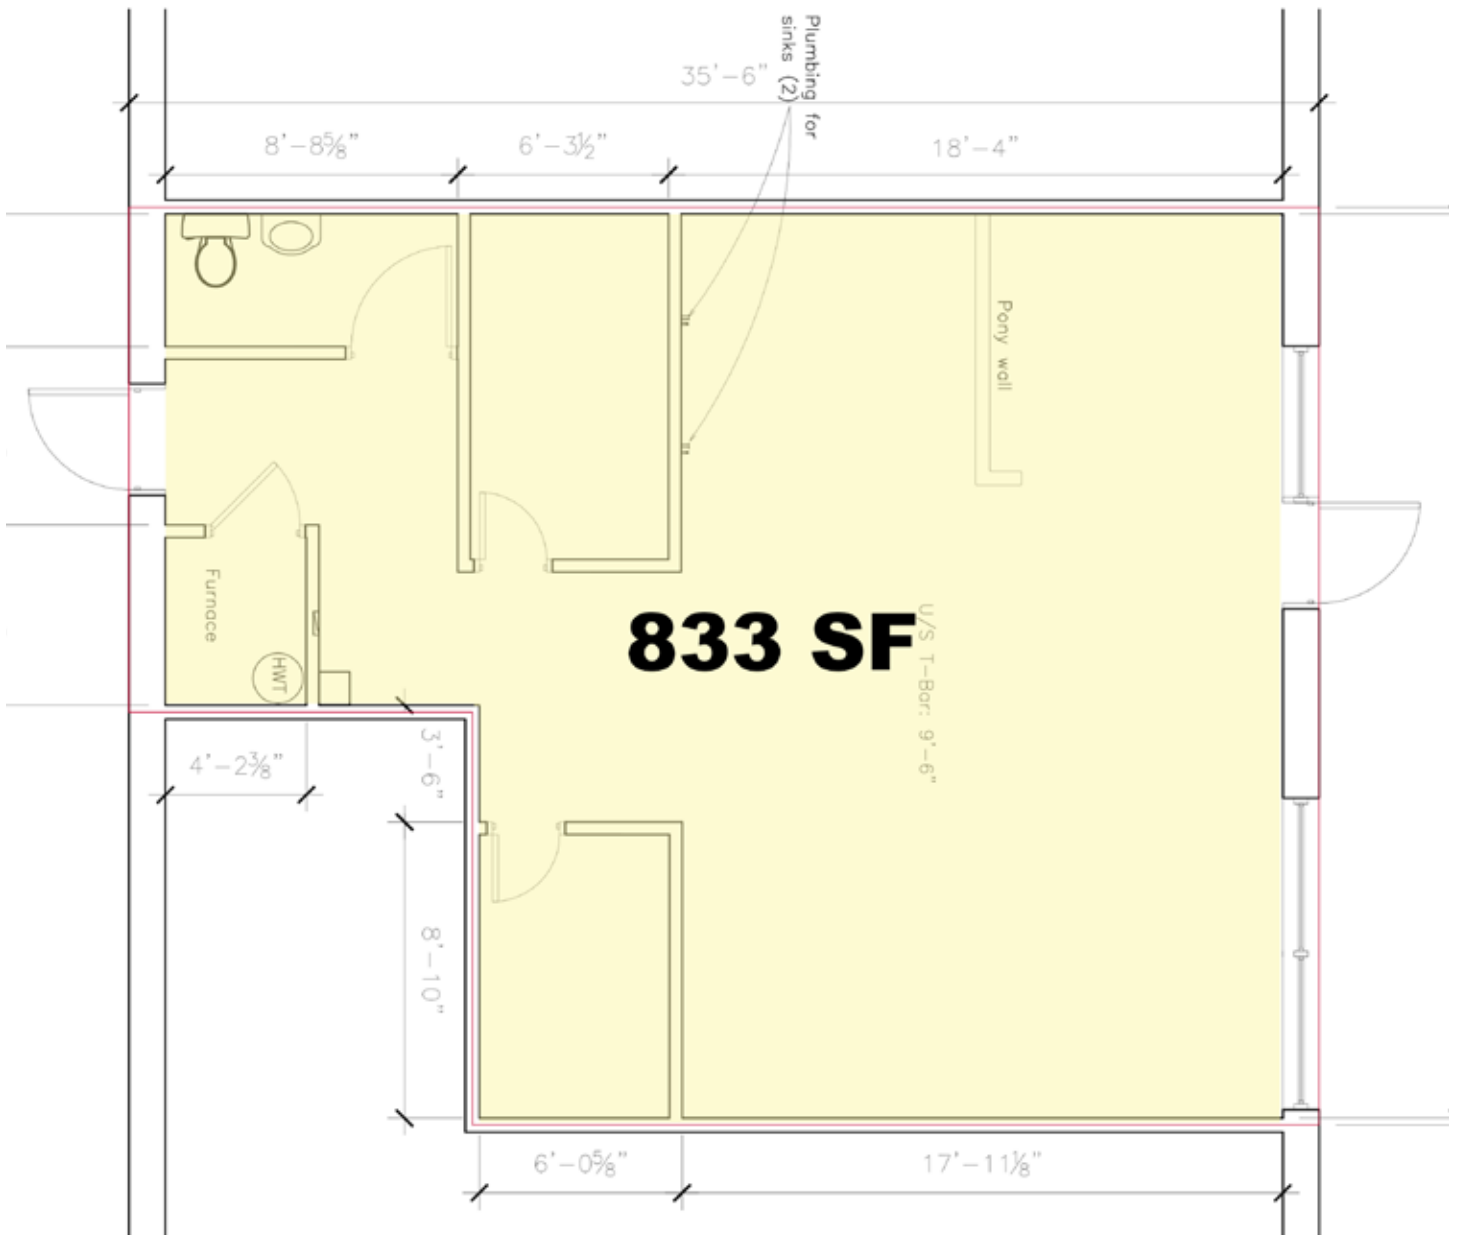

FOR LEASE

Seven Oaks Plaza, 1820 - 1848 Main Street, Winnipeg, Manitoba

FLOOR PLAN

FOR LEASE

Seven Oaks Plaza, 1820 - 1848 Main Street, Winnipeg, Manitoba

FOR MORE INFORMATION, PLEASE CONTACT:

Dino Alevizos*