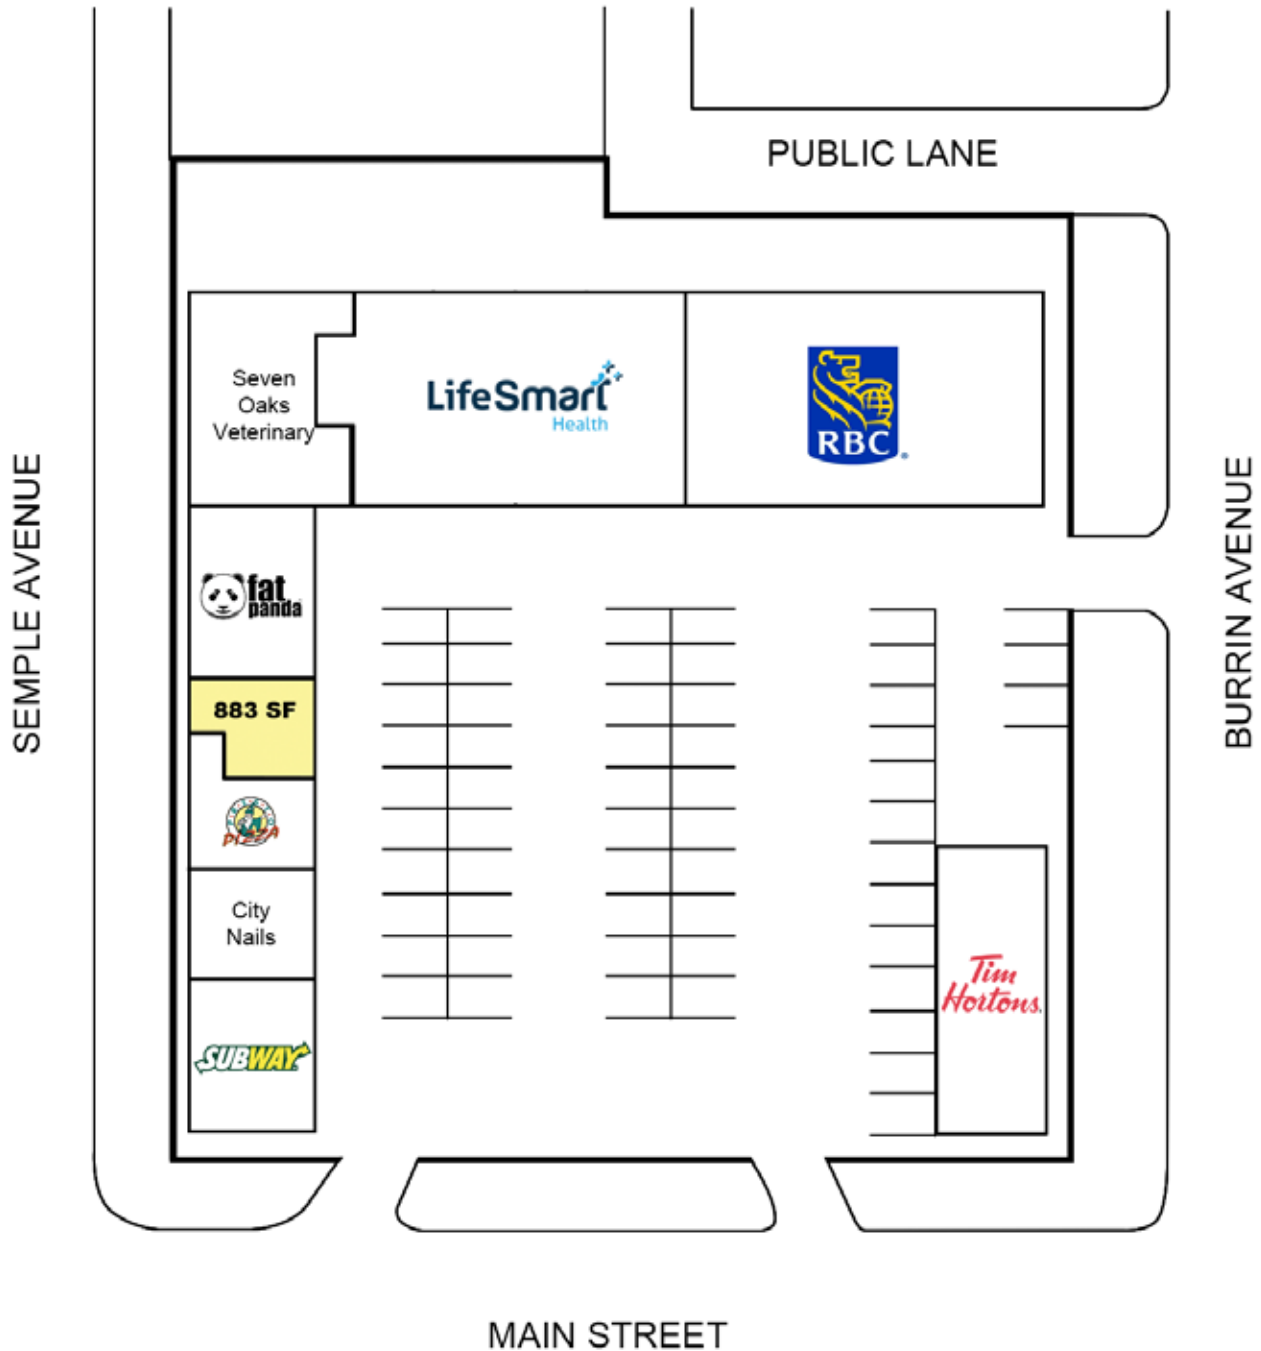

FOR LEASE

Retail/Office Opportunity at Neighbourhood Centre

Seven Oaks Plaza, 1820 - 1848 Main Street, Winnipeg, Manitoba

**DOMINANT
SIGNAGE**

**GREAT
ACCESS**

**AMPLE
PARKING**

www.shindico.com

Shindico

FEATURES

- Join: Royal Bank of Canada, Tim Hortons and LifeSmart Pharmacy & Clinic.
- Pylon signage opportunities.
- Multiple points of access/egress.
- Situated on Main Street, just south of the Chief Peguis Trail Bridge, connecting Main Street to Henderson Highway and Lagimodiere Boulevard.
- Located south of Kildonan Park and Rainbow Stage, Canada's longest running outdoor theatre company.
- New residential developments nearby.

TRAFFIC

- 30,700 vehicles per day on Main Street between Patridge Avenue and Jefferson Avenue.

City of Winnipeg Public Works Department 2023

Shindico

FOR LEASE

Seven Oaks Plaza, 1820 - 1848 Main Street, Winnipeg, Manitoba

FOR LEASE

Seven Oaks Plaza, 1820 - 1848 Main Street, Winnipeg, Manitoba

FLOOR PLAN

FOR LEASE

Seven Oaks Plaza, 1820 - 1848 Main Street, Winnipeg, Manitoba

FOR MORE INFORMATION, PLEASE CONTACT:

Dino Alevizos*