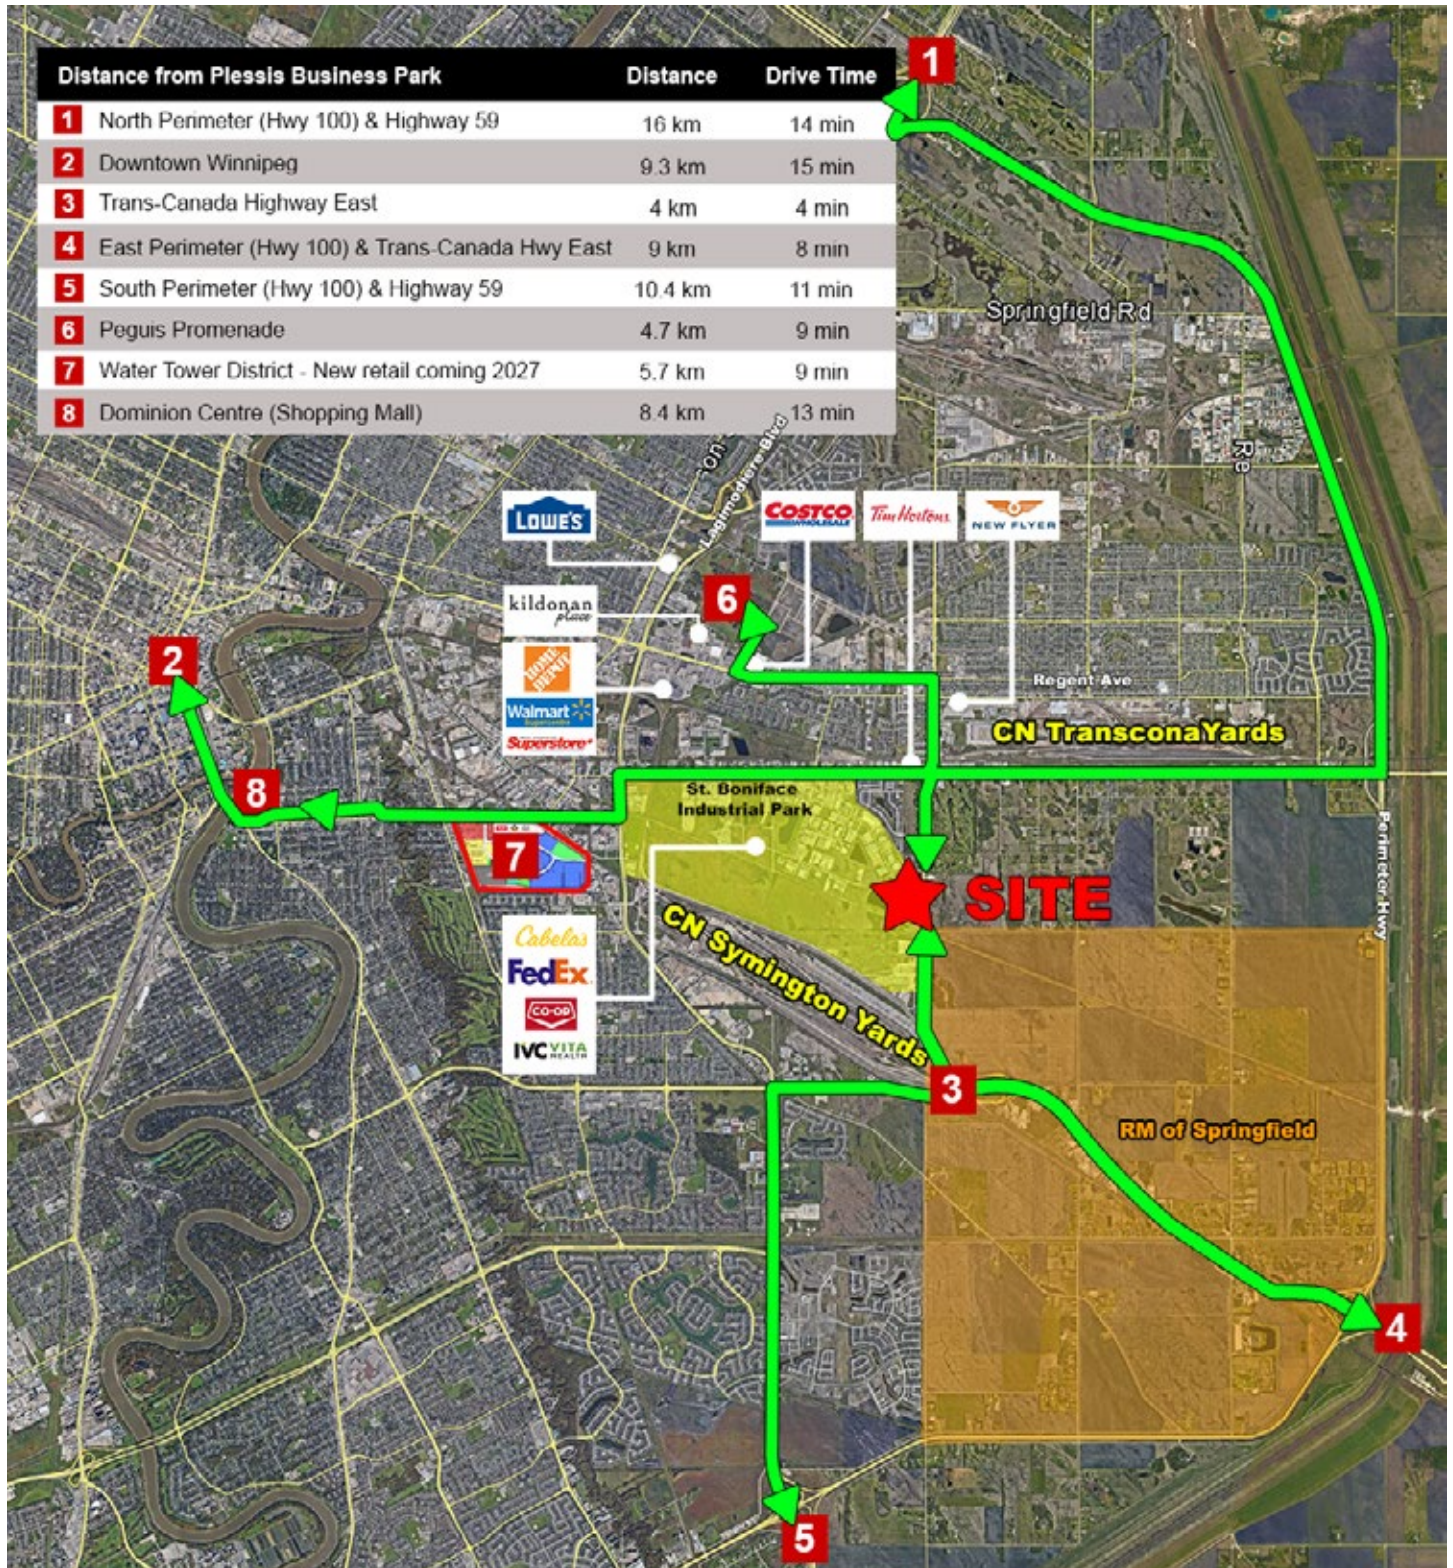

Plessis Business Park

Winnipeg, Manitoba

Aerial

Shindico