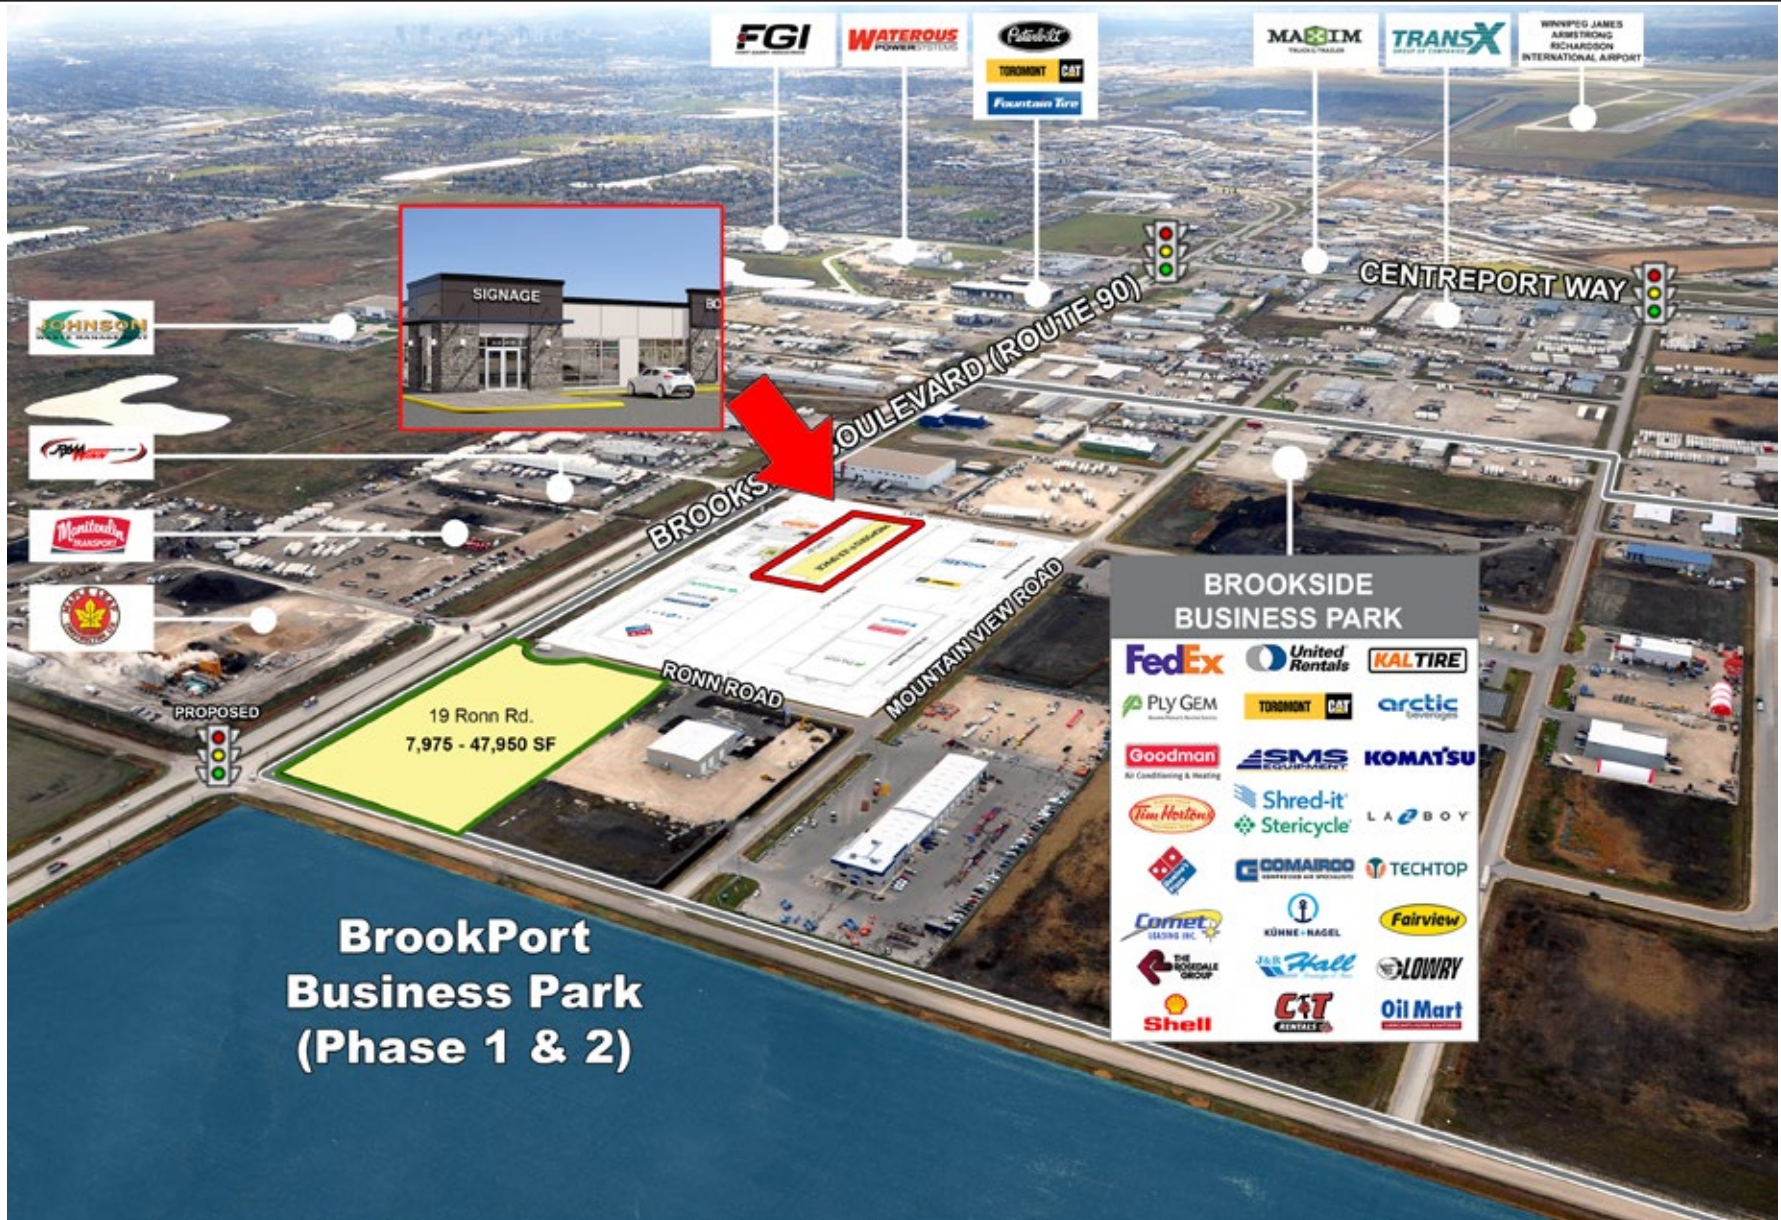

11 Davis Way

RM of Rosser, Manitoba

**BrookPort
Business Park
(Phase 1 & 2)**

- BROOKSIDE BUSINESS PARK**
- FedEx
 - United Rentals
 - KAL TIRE
 - Ply GEM
 - TORONTO CAT
 - arctic
 - Goodman
 - SMS EQUIPMENT
 - KOMATSU
 - Tim Hortons
 - Shred-it Stericycle
 - LA BOY
 - COMARCO
 - TECHTOP
 - Comet
 - KOHNE-RAGEL
 - Fairview
 - THE WOODDALE GROUP
 - J&R Hall
 - LOWRY
 - Shell
 - CIT RENTALS
 - Oil Mart